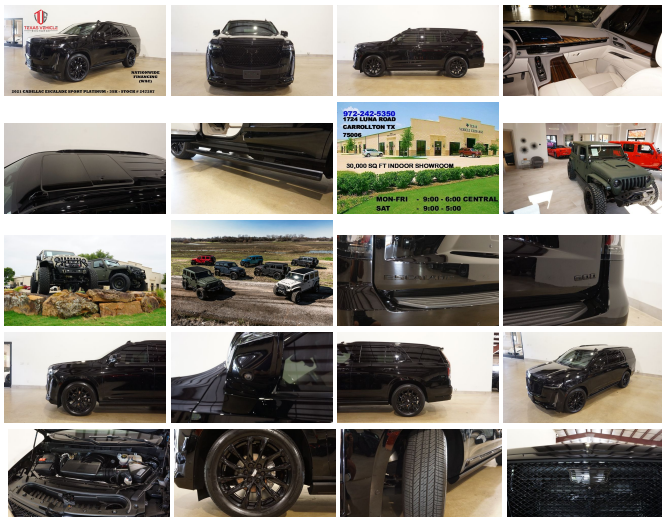

2021 Cadillac Escalade Sport Platinum HUD,ROOF,360 CAM,REAR DVD,22'S,35K

View this car on our website at tveauto.com/7303115/ebrochure

Our Price **\$77,900**

Specifications:

Year:	2021
VIN:	1GYS3GKL2MR247287
Make:	Cadillac
Stock:	247287
Model/Trim:	Escalade Sport Platinum HUD,ROOF,360 CAM,REAR DVD,22'S,35K
Condition:	Pre-Owned
Body:	SUV
Exterior:	[GBA] Black Raven
Engine:	EcoTec3 6.2L V8 420hp 460ft. lbs.
Interior:	Whisper Beige/Gideon Leather
Transmission:	10-Speed Shiftable Automatic
Mileage:	35,661
Drivetrain:	Rear Wheel Drive
Economy:	City 14 / Highway 20

NATION WIDE FINANCING

SUBMIT CREDIT APP WWW.TVEAUTO.COM

OR CALL 972-242-5350

2021 CADILLAC ESCALADE SPORT PLATINUM RWD, 6.2L V8 ENGINE, 10 SPEED AUTOMATIC TRANSMISSION, ONLY 35,661 MILES, BLACK RAVEN W/WHISPER WHITE LEATHER INTERIOR, CARFAX REPORTS 1 OWNER, APPEARS TO BE A NON-SMOKER, ONYX PACKAGE (\$2,295.00), REMOTE START, FRONT & REAR PARK DISTANCE SENSORS, HEAD-UP DISPLAY, PANORAMIC SUNROOF, NAVIGATION, BACK-UP CAMERA, 360 VIEW CAMERAS, REAR DVD ENTERTAINMENT INCLUDING 2 12.6"