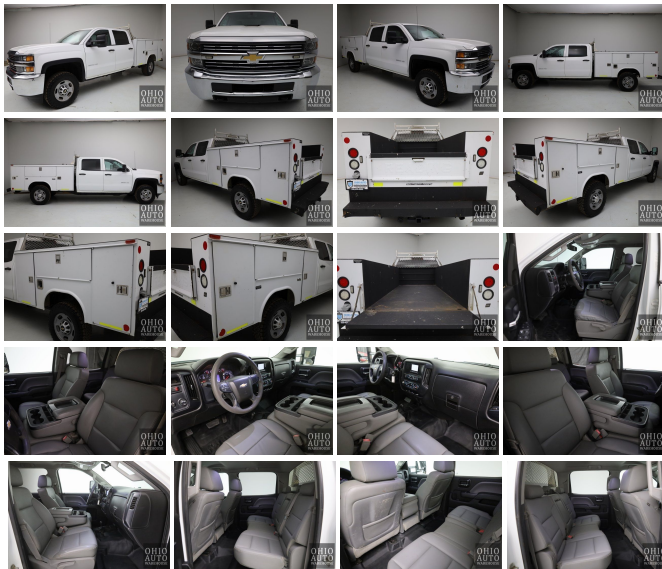

2015 Chevrolet Silverado 2500HD Utility Bed 4x4 V8 Crew Cab 1-Own We Finance

View this car on our website at ohioautowarehouse.com/7303019/ebrochure

Today's Price **\$18,500**

Specifications:

Year:	2015
VIN:	1GB1KUEGXF566897
Make:	Chevrolet
Stock:	6863
Model/Trim:	Silverado 2500HD Utility Bed 4x4 V8 Crew Cab 1-Own We Finance
Condition:	Pre-Owned
Body:	Pickup Truck
Exterior:	Summit White
Engine:	Vortec 6.0L Flex Fuel V8 360hp 380ft. lbs.
Interior:	Gray Vinyl
Transmission:	6-Speed Shiftable Automatic
Mileage:	229,884
Drivetrain:	4 Wheel Drive

Step into a world where strength, reliability, and style converge with our pristine, one-owner 2015 Chevrolet Silverado 2500HD Utility Bed 4x4 Crew Cab. Coated in a classic white exterior that exudes sophistication, this truck isn't just a vehicle; it's a statement of power and purpose. The robust Vortec 6.0L Flex Fuel V8 engine under the hood is a marvel of engineering, delivering a whopping 360 horsepower and 380 foot-pounds of torque, ensuring that no task is too daunting.