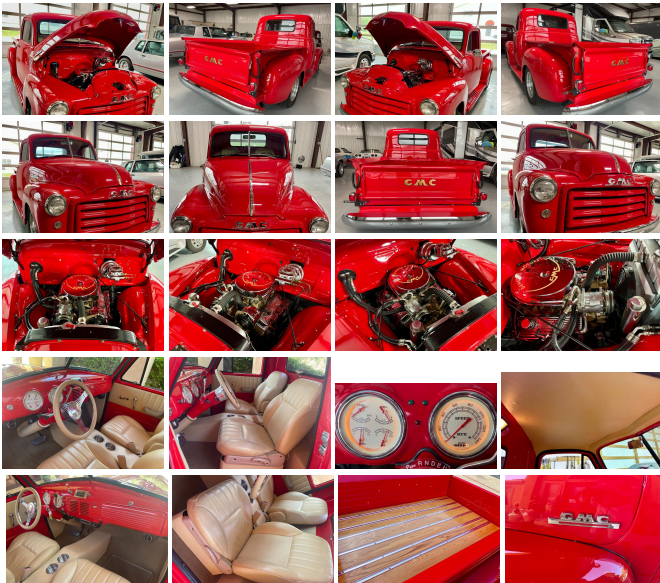

1953 GMC 3100 FRAME OFF. CALL 636-795-0772

View this car on our website at velocity-pg.com/7302972/ebrochure

Our Price **\$45,000**

Specifications:

Year:	1953
VIN:	10122S1XXXX
Make:	GMC
Model/Trim:	3100 FRAME OFF. CALL 636-795-0772
Condition:	Pre-Owned
Body:	Pickup Truck
Exterior:	RED
Engine:	350 V8
Interior:	Tan
Transmission:	AUTOMATIC
Mileage:	1,898
Drivetrain:	Rear Wheel Drive

1953 GMC 3100 Pickup. This truck recently received a recent Frame Off Restoration. The Paint and Body are in Excellent Condition. This truck comes currently Equipped with a New 350 V8 Engine, Turbo 350 Automatic Transmission, Vintage Air Conditioning and Heat, Custom Gauges, Banjo Steering Wheel, Weld Custom Wheels, Leather Interior, Bucket Seats, Center Console, Power Steering, Power Brakes, Retro Style Radio with Bluetooth, Tilt Steering Column and Oak Wood Bed. \$49,500 Call 636-795-0772. We are located at Lakeway Motors 330 Hwy 42 Kaiser, Mo. 65047

1953 GMC 3100 FRAME OFF. CALL 636-795-0772

VELOCITY PERFORMANCE GARAGE - (314) 941-5226 - View this car on our website at velocity-pg.com/7302972/ebrochure

Our Location :

1953 GMC 3100 FRAME OFF. CALL 636-795-0772
VELOCITY PERFORMANCE GARAGE - (314) 941-5226 - View this car on our website at velocity-pg.com/7302972/ebrochure