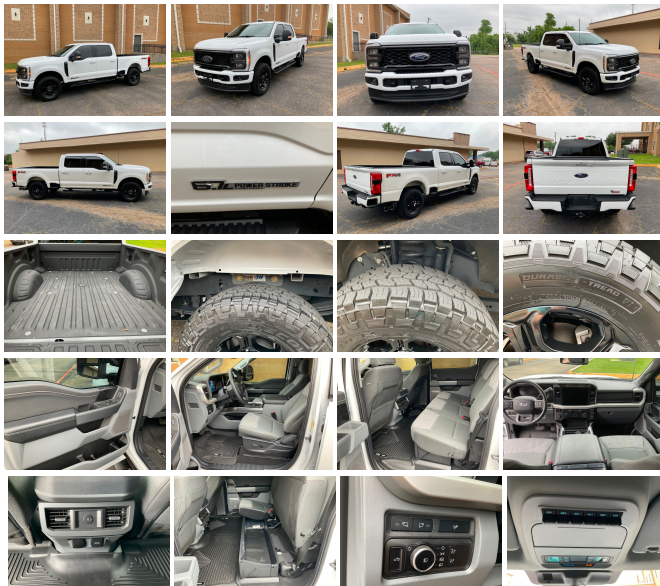

2023 Ford F-250 Super Duty XLT 4x4

View this car on our website at crossmotorsales.com/7302932/ebrochure

Our Price **\$65,750**

Specifications:

Year:	2023
VIN:	1FT8W2BT9PED31340
Make:	Ford
Stock:	2387
Model/Trim:	F-250 Super Duty XLT 4x4
Condition:	Pre-Owned
Body:	Pickup Truck
Exterior:	[Z1] Oxford White
Engine:	Power Stroke 6.7L Biodiesel Turbo V8 475hp 1050ft. lbs.
Interior:	Medium Dark Slate
Transmission:	10-Speed Shiftable Automatic
Mileage:	10,090
Drivetrain:	4 Wheel Drive

One-owner 2023 Ford F-250 XLT diesel 4x4, XLT short bed with the sport package, XLT premium package, FX4 off road package, Cooper Discover AT3 295/70/18 upgraded tires, sprayed bed liner, B&W turnover gooseneck hitch, tinted windows and upgraded husky floor liners, navigation, heated seats and 360 camera system. This truck has had ZERO paint work or been smoked in. It's extremely nice and clean!

Exterior

- Front bumper color: chrome- Pickup bed light- Tailgate: lift assist- Clearance lights
- Daytime running lights- Front fog lights- Side mirrors: heated- Towing mirrors
- Spare wheel type: steel- Tire Pressure Monitoring System
- Wheels: painted aluminum alloy- Front wipers: variable intermittent
- Laminated glass: acoustic windshield- Power windows: safety reverse
- Rear privacy glass- Solar-tinted glass: front

Includes cloth luxury 40/console/40 front seat, four-way adjustable driver and passenger headrests, driver side manual lumbar, and flow-through console with 110V/150W inverter outlet in rear.

\$300

Remote Vehicle Start