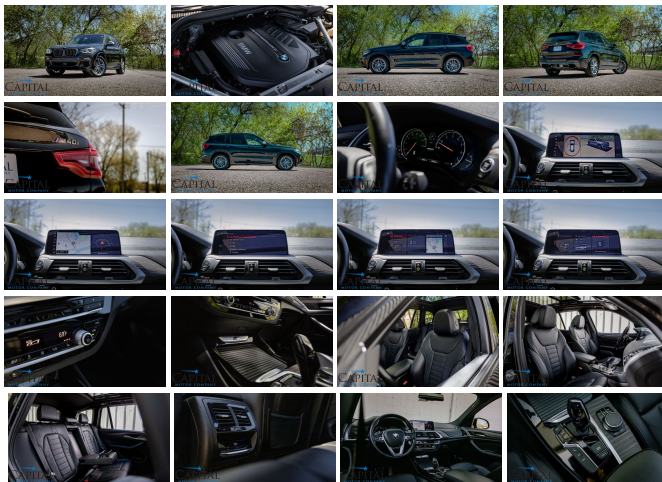

Specifications:

Year:	2018
VIN:	5UXTS3C58J0Y97584
Make:	BMW
Stock:	6147
Model/Trim:	X3 M40i xDRIVE AWD Sport SUV w/Adaptive Cruise, Nav, Panoramic Roof, Executive Pkg & Tow Pkg
Condition:	Pre-Owned
Body:	SUV
Exterior:	[475] Black Sapphire Metallic
Engine:	355HP 3.0-Liter Turbo 6-Cylinder
Interior:	Black Leather
Transmission:	8-Speed Automatic with Sport/Manual Mode
Mileage:	80,878
Drivetrain:	All Wheel Drive
Economy:	City 20 / Highway 27