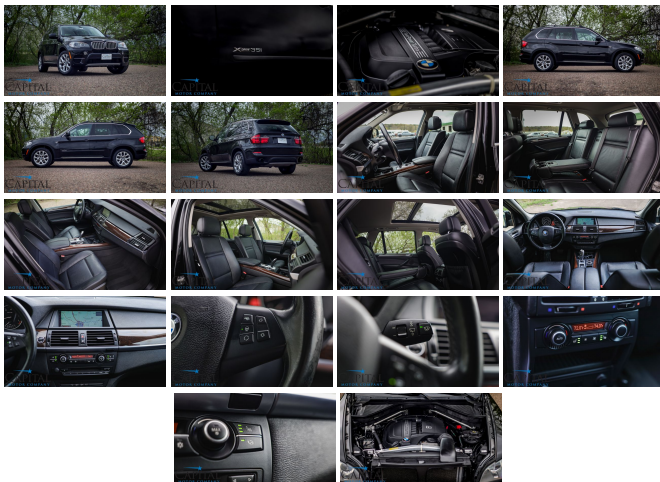

2013 BMW X5 xDrive35i AWD SUV with Navigation, Backup Cam, Panoramic Moonroof & Cold Weather Pkg

View this car on our website at capitalmotorcompany.com/7302888/ebrochure

Your Price **\$11,950**

Retail Value ~~\$12,315~~

Specifications:

Year:	2013
VIN:	5UXZV4C51D0B08691
Make:	BMW
Stock:	6145
Model/Trim:	X5 xDrive35i AWD SUV with Navigation, Backup Cam, Panoramic Moonroof & Cold Weather Pkg
Condition:	Pre-Owned
Body:	SUV
Exterior:	[475] Black Sapphire Metallic
Engine:	3.0-Liter Inline 6-Cylinder Turbo
Interior:	Black Leather
Transmission:	8-Speed Automatic with Sport/Manual Mode
Mileage:	103,450
Drivetrain:	All Wheel Drive
Economy:	City 16 / Highway 23

We have for sale this 2013 BMW X5 xDrive35i All-Wheel Drive Luxury-Sport SUV! This is an amazing SUV with so much to offer at a price that is hard to beat! It has gorgeous Black Sapphire Metallic paint Black Nappa Leather interior and the 19-Inch V-Spoke Wheels that give the SUV a great stance! This X5 has been really well cared for. The paint and body are in excellent shape and the interior is very clean! If you are looking for sporty mid-sized SUV that has a lot of luxury options but doesn't cost an arm and a leg to own or drive, this X5 is the perfect choice!