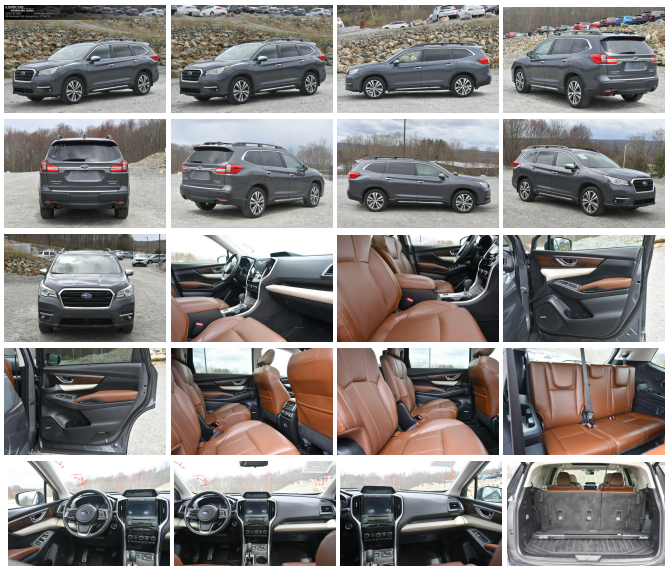

2019 Subaru Ascent Touring

View this car on our website at abwautos.com/7302874/ebrochure

Our Price **\$19,495**

Specifications:

Year:	2019
VIN:	4S4WMARD7K3443897
Make:	Subaru
Stock:	443897A
Model/Trim:	Ascent Touring
Condition:	Pre-Owned
Body:	SUV
Exterior:	Gray
Engine:	2.4L H4 Turbo 260hp 277ft. lbs.
Interior:	Brown Leather
Transmission:	Automatic
Mileage:	102,900
Drivetrain:	All Wheel Drive
Economy:	City 20 / Highway 26

Price includes warranty! For sale at A Better Way Wholesale Autos - 2023 DealerRater Consumer Satisfaction Award winner - Connecticut's highest volume independent auto dealer! We have the area's largest selection of pre-owned vehicles at the lowest prices available, over 700 in stock to choose from! Financing for all credit tiers and extended warranties available. Please contact our sales department for more information about this vehicle or the rest of our inventory. Call 203-720-5600, view our website www.abwautos.com, or visit our showroom in Naugatuck, CT. Open 7 days a week!

Exterior

- Door handle color: chrome- Exhaust: dual tip- Front bumper color: body-color
- Mirror color: chrome- Rear spoiler: roofline- Daytime running lights
- Exterior entry lights: approach lamps- Front fog lights: LED- Side mirrors: heated
- Roof rails: black- Spare wheel type: steel- Tire Pressure Monitoring System
- Wheels: aluminum alloy- Front wipers: rain sensing- Heated windshield wiper rests
- Laminated glass: acoustic windshield- Power windows: safety reverse
- Rear privacy glass- Rear wiper: auto-on in reverse- Tinted glass- Window defogger: rear