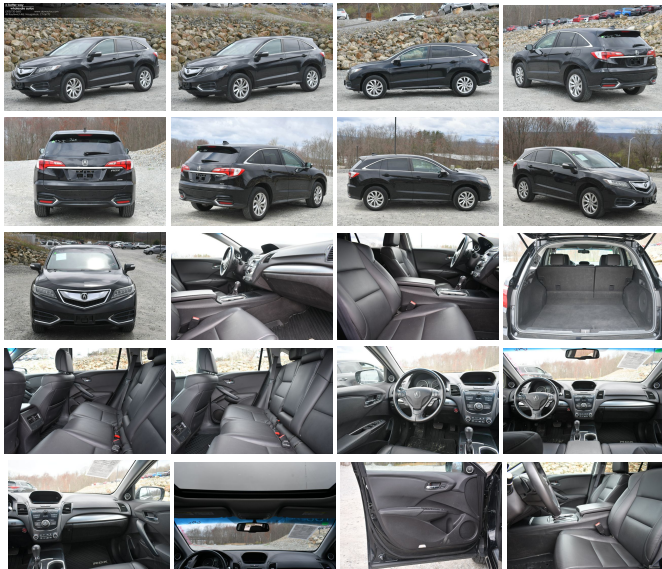

2017 Acura RDX

View this car on our website at abwautos.com/7302859/ebrochure

Our Price **\$17,995**

Specifications:

Year:	2017
VIN:	5J8TB4H38HL006766
Make:	Acura
Stock:	6766AA
Model/Trim:	RDX
Condition:	Pre-Owned
Body:	SUV
Exterior:	Black
Engine:	3.5L V6 279hp 252ft. lbs.
Interior:	Black Leather
Transmission:	Automatic
Mileage:	73,500
Drivetrain:	All Wheel Drive
Economy:	City 19 / Highway 27

For sale at A Better Way Wholesale Autos - 2023 DealerRater Consumer Satisfaction Award winner - Connecticut's highest volume independent auto dealer! We have the area's largest selection of pre-owned vehicles at the lowest prices available, over 700 in stock to choose from! Financing for all credit tiers and extended warranties available. Please contact our sales department for more information about this vehicle or the rest of our inventory. Call 203-720-5600, view our website www.abwautos.com, or visit our showroom in Naugatuck, CT. Open 7 days a week!

Exterior

- Front bumper color: body-color- Mirror color: body-color- Rear spoiler: roofline
- Daytime running lights: LED- Taillights: LED- Side mirrors: heated
- Spare wheel type: steel- Tire Pressure Monitoring System- Wheels: aluminum alloy
- Front wipers: speed sensitive- Rear privacy glass- Rear wiper: intermittent
- Window defogger: rear