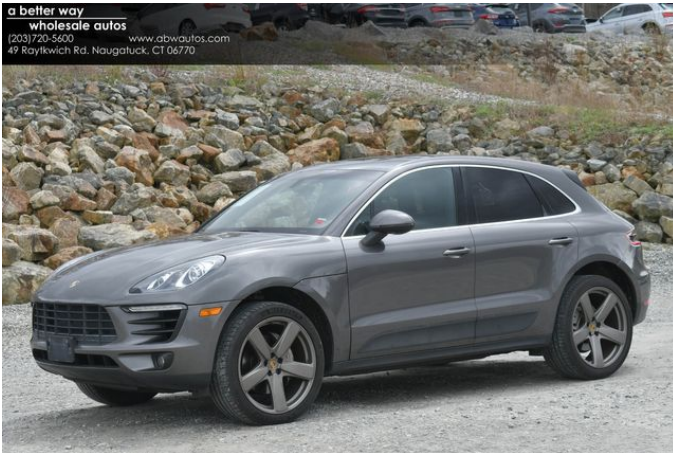

2015 Porsche Macan S

View this car on our website at abwautos.com/7302854/ebrochure