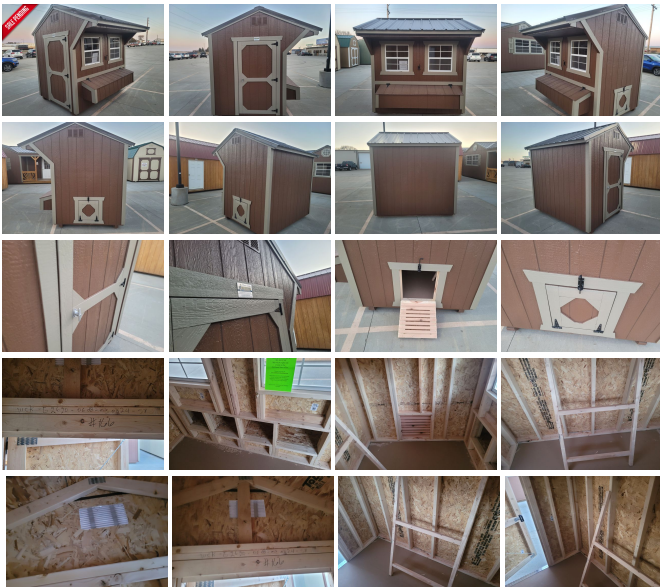

2024 Old Hickory Sheds 6x8 Chicken Coop

SALES Team 701 483 3700

View this car on our website at autoramaauto.com/7302811/ebrochure

Our Price **\$3,870**

Specifications:

Year:	2024
VIN:	166
Make:	Old Hickory Sheds
Stock:	WCK-G2620-0608-030824
Model/Trim:	6x8 Chicken Coop
Condition:	New
Engine:	0 cc
Exterior:	Brown Clay slate
Mileage:	0
Hours:	0

New in Dickinson, On the lot, 6x8 Chicken Coop! #166

- On Lot- Dickinson
- New
- Ready for Delivery
- Smart Panel- Brown
- Trim- Clay
- Metal roof- Slate
- 5/12 Pitch Gable-Style Roof
- 6ft 3in Wall Height
- One 3ft Wooden Barn Door
- Two 24in x 27in Single-Pane Windows
- One Roosting Ladder
- One Small Chicken Exit Door
- 4 Nesting Boxes with Exterior Hatch Access
- Engineered floor
- 2 -4x4 skids
- Quality made in Belle Fourche South Dakota.

\$150 delivery fee for new on lot 8ft and 10ft wide sheds to those communities.

\$150 Delivery free to Glendive and New Town, All sheds 10ft wide and under.

Big Savings on 2023 Sheds!

***See our inventory at Little
Missouri Ranch Supply in
Bowman***

Design your own at
www.OldHickorybuildings.com

From the smallest at 8x8 to the largest at 16x40.

Choose from sheds in 3 styles; Barn, Utility and Studio! You can add packages like; Play House, Deluxe Play House, Side porch, Dormer and Garage type. We also make Animal Shelters with Tack Rooms, Chicken Coops, and Cabanas.