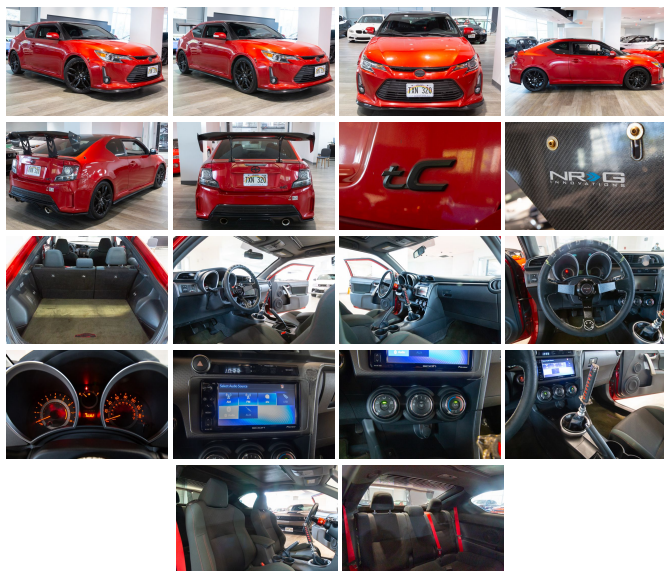

2016 Scion tC Manual Release Series 10.0

View this car on our website at autosourcehawaii.com/7302807/ebrochure

Our Price **\$19,995**

Retail Value **\$21,995**

Specifications:

Year:	2016
VIN:	JTKJF5C74GJ026252
Make:	Scion
Stock:	U019527A
Model/Trim:	tC Manual Release Series 10.0
Condition:	New
Body:	Coupe
Exterior:	[3R3] Barcelona Red Metallic
Engine:	2.5L I4 179hp 172ft. lbs.
Interior:	Dark Charcoal Cloth
Transmission:	6-Speed Manual
Mileage:	56,325
Drivetrain:	Front Wheel Drive
Economy:	City 23 / Highway 31

2016 Scion tC Manual Release Series 10.0

Autosource Hawaii - (808) 597-8522 - View this car on our website at autosourcehawaii.com/7302807/ebrochure

Vehicle History Report : as Of 05/04/2024

CARFAX

Snapshot

2016 SCION TC RELEASE SERIES 10.0

Damage reported: minor damage

MINOR MODERATE SEVERE

20 Service history records

6 Previous owners

Personal vehicle

56,325 Last reported odometer reading

FREE CARFAX Report

Exterior

- Exhaust: dual tip- Front bumper color: body-color- Ground effects/lower spoilers
- Mirror color: body-color- Rear spoiler: decklid- Daytime running lights: LED
- Taillights: LED- Side mirrors: integrated turn signals
- Moonroof / Sunroof: power panoramic- Spare wheel type: steel
- Tire Pressure Monitoring System- Wheels: painted aluminum alloy
- Front wipers: variable intermittent- Power windows: safety reverse
- Rear wiper: intermittent- Window defogger: rear