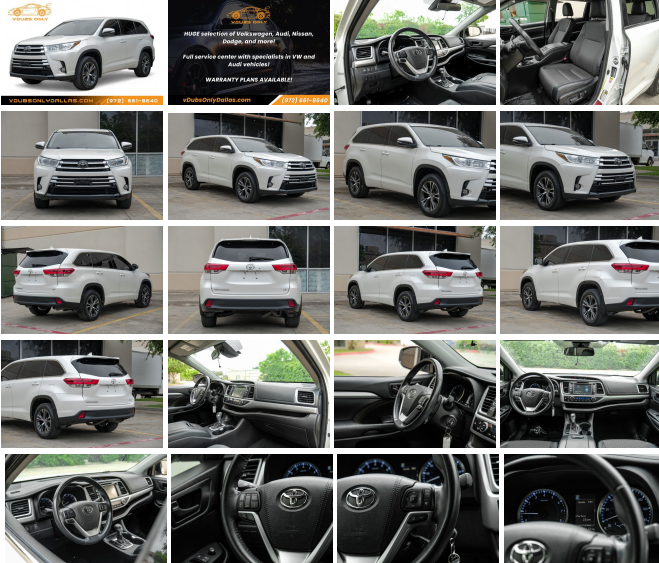

## 2018 Toyota Highlander LE

View this car on our website at [vdubsonlydallas.com/7302772/ebrochure](http://vdubsonlydallas.com/7302772/ebrochure)

Price **\$22,990**

**Specifications:**

**Year:** 2018  
**VIN:** 5TDZZRFH5JS235832  
**Make:** Toyota  
**Stock:** 235832  
**Model/Trim:** Highlander LE  
**Condition:** Pre-Owned  
**Body:** SUV  
**Exterior:** [070] Blizzard Pearl  
**Engine:** 3.5L V6 295hp 263ft. lbs.  
**Interior:** Ash Cloth  
**Transmission:** 8-Speed Automatic w/Sequential Shift Mode  
**Mileage:** 81,110  
**Drivetrain:** Front Wheel Drive  
**Economy:** City 20 / Highway 27

2018 TOYOTA Highlander

**VDubSONLYDALLAS.COM (972) 661-8640**

Backup Camera, Steering Wheel Controls, Bluetooth Technology, Hands-Free Communication, Dual Climate Control, AM/FM Radio, CD Player, Power Windows/Locks, Power Mirrors, External Temperature, Keyless Entry, and much more!

\*\*\*

Come see our indoor showroom in Dallas with 100+ carefully selected luxury vehicles from Volkswagen, Audi, and more! We also have a service department, which offers expert service on VW & Audi vehicles.