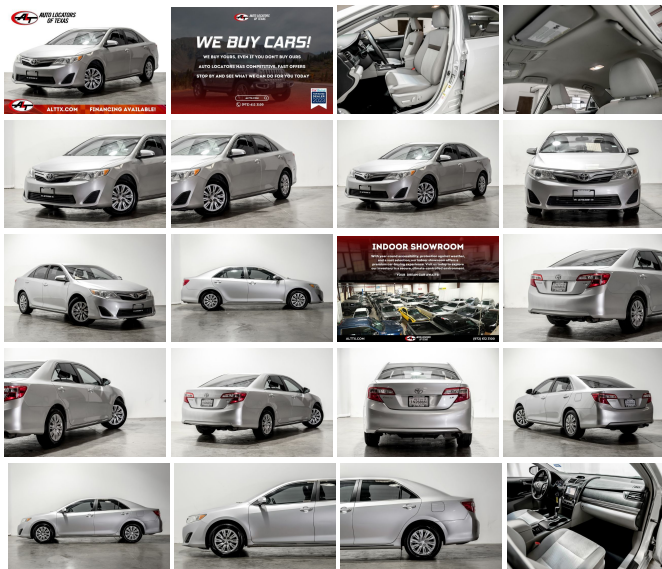

2012 Toyota Camry LE

View this car on our website at consignmyvehicle.com/7302765/ebrochure

Our Price **\$10,483**

Specifications:

Year:	2012
VIN:	4T1BF1FK9CU123911
Make:	Toyota
Stock:	4550
Model/Trim:	Camry LE
Condition:	Pre-Owned
Body:	Sedan
Exterior:	[1F7] Classic Silver Metallic
Engine:	2.5L I4 178hp 170ft. lbs.
Interior:	Ash Cloth
Transmission:	6-Speed Shiftable Automatic
Mileage:	129,698
Drivetrain:	Front Wheel Drive
Economy:	City 25 / Highway 35

2012 TOYOTA Camry LE JUST SERVICED GREAT GAS MILEAGE Steering Wheel Controls Bluetooth Technology Hands-Free Communication Air Conditioning AM/FM Radio CD Player Power Seats Power Windows Power Locks Power Mirrors Cruise Control External Temperature Keyless Entry VERY CLEAN! and much more! *** After 24 years in business, we've streamlined the buying process to be completely hassle and stress free. Why wait? We can have you in and out in as little as 45 minutes from the time you step into the dealership to the time you drive away in your new vehicle. Our customers' great reviews have a common theme, great prices, quality vehicles and an efficient no hassle environment. Just look on Yelp and Google to read what our 10,000 plus happy customers are saying about Auto Locators of Texas! Auto Locators of Texas has been in business for over 24 years, and we pride ourselves on our friendly, no-pressure approach to selling vehicles. We offer a wide selection of the highest quality used cars, trucks, and SUV's. Our finance department works hard to find every customer the best deal. Trade-ins are always welcome so we can answer your question of "what is my trade worth". We offer a wide variety of services from detailing, ding repair, body shop, service, and extended service contracts. Please take a look at our website at www.alttx.com. We hope to see you soon! WE HOPE TO SEE YOU SOON!