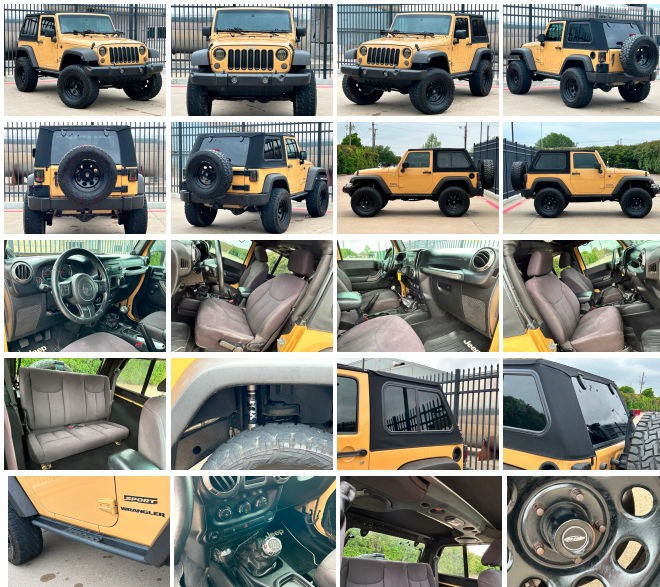

2013 Jeep Wrangler Sport

Al Schneck 901-870-6999

View this car on our website at schneckmotorcompany.com/7302720/ebrochure

Cash Price **\$12,990**

Specifications:

| | |
|----------------------|---------------------------|
| Year: | 2013 |
| VIN: | 1C4AJWAG8DL654944 |
| Make: | Jeep |
| Stock: | 654944 |
| Model/Trim: | Wrangler Sport |
| Condition: | Pre-Owned |
| Body: | SUV |
| Exterior: | [PTT] Dune Clear Coat |
| Engine: | 3.6L V6 285hp 260ft. lbs. |
| Interior: | Black Cloth |
| Transmission: | 6-Speed Manual |
| Mileage: | 120,555 |
| Drivetrain: | 4 Wheel Drive |
| Economy: | City 17 / Highway 21 |

This is a real head-turner! With that 4-inch Fox suspension lift and those Toyo Mud terrain tires set on Pro Comp wheels, you'll be king of the off-road terrain. Plus, having both the hard but soft "Bestop" gives you the versatility to enjoy the open air or stay cozy inside, depending on your mood and the weather. It's the perfect combination of style, performance, and functionality! This is a 6 speed manual transmission in one of the best colors available! The Bestop has real rear and side glass that actually open! Call, text, email, do whatever you need to do to get this Jeep for yourself... you won't be disappointed!!!!

Exterior

- Skid plate(s)- Daytime running lights- Front fog lights- Taillights: LED
- Removable roof: soft top- Spare wheel type: steel- Tire Pressure Monitoring System
- Wheels: aluminum alloy- Front wipers: variable intermittent
- Tinted glass: front driver and passenger