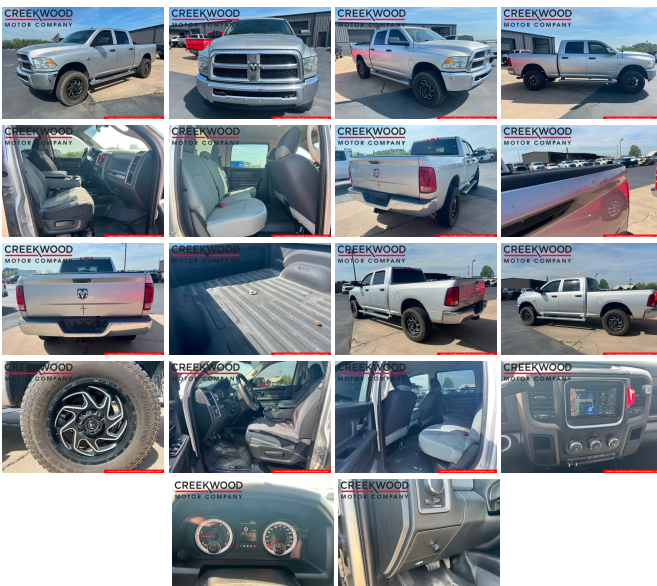

2013 Ram 2500 Cummins Diesel 4x4 Auto Financing Leveled 20s NICE

View this car on our website at creekwoodmotorcompany.com/7302608/ebrochure

Our Price **\$27,000**

Specifications:

Year:	2013
VIN:	3C6UR5CL9DG593845
Make:	Ram
Stock:	24188
Model/Trim:	2500 Cummins Diesel 4x4 Auto Financing Leveled 20s NICE
Condition:	Pre-Owned
Body:	Pickup Truck
Exterior:	[PS2] Bright Silver Metallic Clear Coat
Engine:	Cummins 6.7L Diesel Turbo I6 350hp 660ft. lbs.
Interior:	Black/Diesel Gray Cloth
Transmission:	6-Speed Shiftable Automatic
Mileage:	163,400
Drivetrain:	4 Wheel Drive

**2013 RAM 2500HD CREW CAB
4X4**

**CUMMINS / AUTO / DELETED /
FINANCING**

FREE CARFAX HISTORY REPORT

6.7L CUMMINS DIESEL ENGINE W /
AUTOMATIC TRANSMISSION

****DPF / EGR DELETE KIT w/ SINGLE
TUNE****

35/12.50/20 KUMHO TIRES W / BLACK
MOTIV OFFROAD WHEELS

GRAY CLOTH INTERIOR W / 40/20/40 SPLIT
FRONT SEATS

*AFTER MARKET BOSS TOUCH SCREEN XM
RADIO W / APPLE CARPLAY*

USB PORT

FACTORY CRUISE CONTROL

POWER WINDOWS / LOCKS / MIRRORS

1 KEY SET

Your Trade-In Is Always Welcome Here

Our Location :

2013 Ram 2500 Cummins Diesel 4x4 Auto Financing Leveled 20s NICE

Creekwood Motor Company - 501-593-3999 - View this car on our website at creekwoodmotorcompany.com/7302608/ebrochure

Installed Options