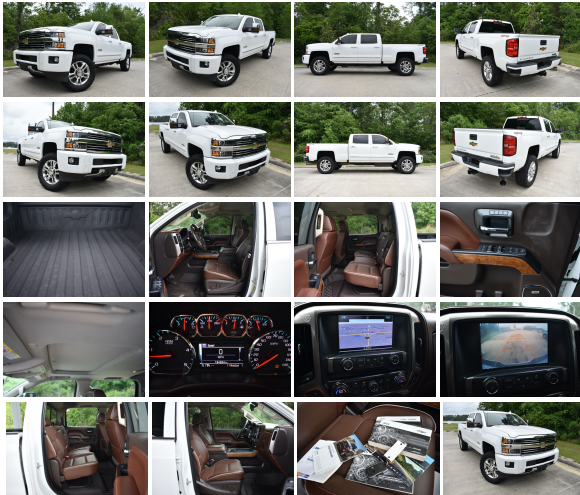

2016 Chevrolet Silverado 2500HD High Country

View this car on our website at trucksinlouisiana.com/7302581/ebrochure

Our Price **\$32,990**

Retail Value **\$38,300**

Specifications:

Year:	2016
VIN:	1GC1KXE87GF283753
Make:	Chevrolet
Model/Trim:	Silverado 2500HD High Country
Condition:	Pre-Owned
Body:	Pickup Truck
Exterior:	White
Engine:	Duramax 6.6L Diesel Turbo V8 397hp 765ft. lbs.
Interior:	Brown
Transmission:	Allison 1000 6-Speed Shiftable Automatic
Mileage:	184,390
Drivetrain:	4 Wheel Drive

HIGH COUNTRY PACKAGE

POWER SUNROOF

FACTORY NAVIGATION

D AND T

You are looking at a 2016 Chevrolet Silverado 2500HD Crew Cab High Country Z71 4x4. It is powered with a 6.6L Duramax Diesel V8 and Allison automatic transmission. It is equipped with factory navigation with am/fm/cd player, heated/cooled seats,

power windows, power locks, power mirrors, tilt, cruise, spray in bed liner, and receiver hitch. Also included is the owners manuals and one keyless remote.

The interior of this truck is in great shape for the mileage. The seats are in great shape. The carpet is in great shape. Everything appears to function properly.

The exterior of this truck is in good shape for the mileage.

There maybe a normal flaw for a higher mileage truck, but overall it is in good shape. If you are a serious buyer please call us and we will give you a walk around to make sure it meets your expectations. The windshield is in good shape.