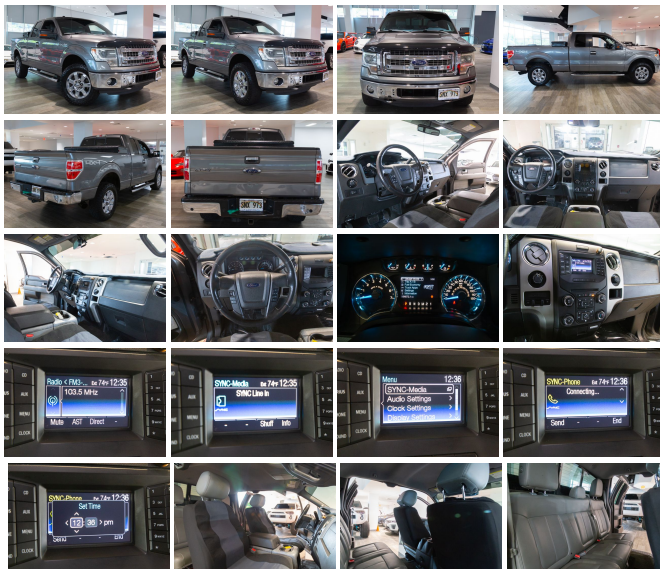

2014 Ford F-150 4WD Extended Cab 3.5T Ecoboost XLT

View this car on our website at autosourcehawaii.com/7302512/ebrochure

Our Price **\$24,995**

Retail Value **\$26,995**

Specifications:

Year:	2014
VIN:	1FTFX1ET6EKE84847
Make:	Ford
Stock:	G121289A
Model/Trim:	F-150 4WD Extended Cab 3.5T Ecoboost XLT
Condition:	Pre-Owned
Body:	Pickup Truck
Exterior:	Sterling Gray Metallic
Engine:	EcoBoost 3.5L Twin Turbo V6 365hp 420ft. lbs.
Interior:	Steel Gray Cloth
Transmission:	automatic
Mileage:	93,578
Drivetrain:	4 Wheel Drive

Step into the realm of rugged capability and unparalleled performance with the 2014 Ford F-150 XLT, a pickup that not only dominates the road but also boasts an impressive lineage of accolades. With a mere 93,578 miles on the odometer, this powerhouse is just revving up to take you on countless adventures.

Adorned in a sleek gray exterior, this F-150 strikes a perfect balance between sophistication and brawn. The color exudes a sense of timeless style, ensuring that this truck will turn heads whether it's on the job site or outside a fine dining establishment. The interior mirrors the exterior's gray elegance, offering a cohesive and stylish look throughout. The durable yet comfortable seating is ready to support you whether you're conquering the daily commute or embarking on a cross-country journey.

Under the hood lies the heart of this beast — an EcoBoost 3.5L Twin Turbo V6 engine, delivering an exhilarating 365 horsepower and 420 ft-lbs of torque. This engine is not only powerful but also efficient, giving you the muscle you need without compromising at the pump. Coupled with a part-time 4WD system and an electronic hi-lo 4WD selector, this truck offers the versatility to tackle any terrain, whether you're navigating icy roads or hauling equipment through the mud.