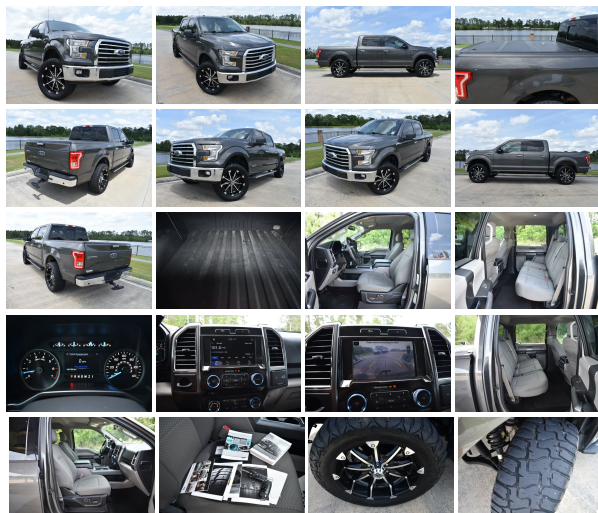

2016 Ford F-150 XLT

View this car on our website at trucksinlouisiana.com/7302503/ebrochure

Our Price **\$21,990**

Retail Value **\$22,850**

Specifications:

Year:	2016
VIN:	1FTEW1CF9GKF45171
Make:	Ford
Model/Trim:	F-150 XLT
Condition:	Pre-Owned
Body:	Pickup Truck
Exterior:	Gray
Engine:	5.0L Flex Fuel V8 385hp 387ft. lbs.
Interior:	Gray
Transmission:	6-Speed Shiftable Automatic
Mileage:	94,721
Drivetrain:	Rear Wheel Drive
Economy:	City 11 / Highway 16

FRESH TRADE IN

BED COVER

18" XD WHEELS

You are looking at a 2016 Ford F-150 Crew Cab XLT . It is powered with a 5.0L V-8 and automatic transmission. It is equipped with tilt, cruise, dual power seats, power windows, power locks, power mirrors, am/fm radio, spray in

bed liner, bed cover, and receiver hitch. Also included are the owner's manuals and one keyless remote.

The interior of this truck is in good shape for the mileage. The seats are in good shape. The carpet is in good shape. Everything appears to function properly. It was not smoked in.

The exterior of this truck overall is in good shape. If you are a serious buyer please call us and we will give you a thorough walk around to make sure it meets your criteria. The windshield is in good shape.