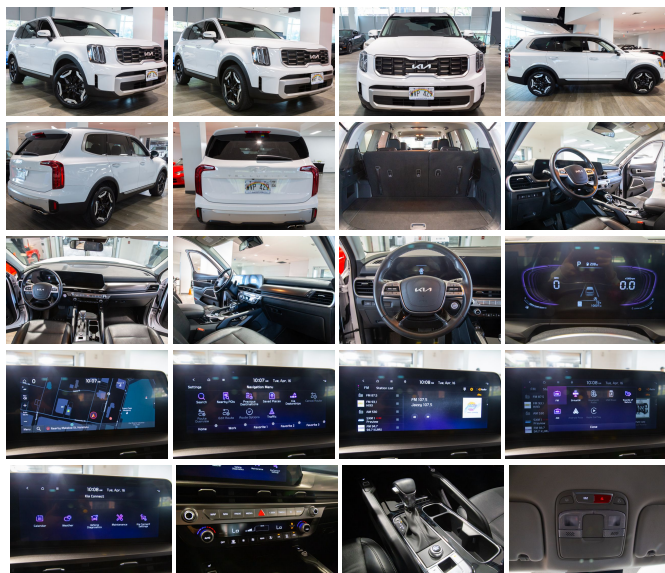

2023 Kia Telluride SE 3rd row

View this car on our website at autosourcehawaii.com/7302439/ebrochure

Our Price **\$44,995**

Retail Value ~~\$46,995~~

Specifications:

Year:	2023
VIN:	5XYP64GC5PG345047
Make:	Kia
Stock:	A000059
Model/Trim:	Telluride SE 3rd row
Condition:	New
Body:	SUV
Exterior:	[GWP] Glacial White Pearl
Engine:	3.8L V6 291hp 262ft. lbs.
Interior:	Black Leather
Transmission:	8-Speed Shiftable Automatic
Mileage:	9,773
Drivetrain:	Front Wheel Drive
Economy:	City 20 / Highway 26

2023 Kia Telluride SE 3rd row

Autosource Hawaii - (808) 597-8522 - View this car on our website at autosourcehawaii.com/7302439/ebrochure

Installed Options

Interior

- Air filtration- Front air conditioning: automatic climate control
- Front air conditioning zones: dual- Rear air conditioning: automatic climate control
- Rear vents: third row- Center console trim: leatherette- Door sill trim: stainless steel
- Door trim: leatherette- Interior accents: chrome- Shift knob trim: leather
- Steering wheel trim: leather- Adaptive cruise control
- Adaptive stop and go cruise control: fully automated
- Autonomous lane guidance: lane centering- Cargo area light- Cargo cover: hard
- Power outlet(s): 12V front- Power steering: variable/speed-proportional- Push-button start
- Remote engine start- Steering wheel: tilt and telescopic- Wireless charging station: front
- Clock- Compass- Digital odometer- External temperature display- Multi-function display
- Trip odometer- Driver seat: heated- Driver seat power adjustments: 8
- Front seat type: bucket- Passenger seat: heated- Rear seat folding: one-touch fold flat
- Rear seat type: captains chairs- Third row seat folding: flat
- Third row seat type: 40-60 split bench - Upholstery: leatherette