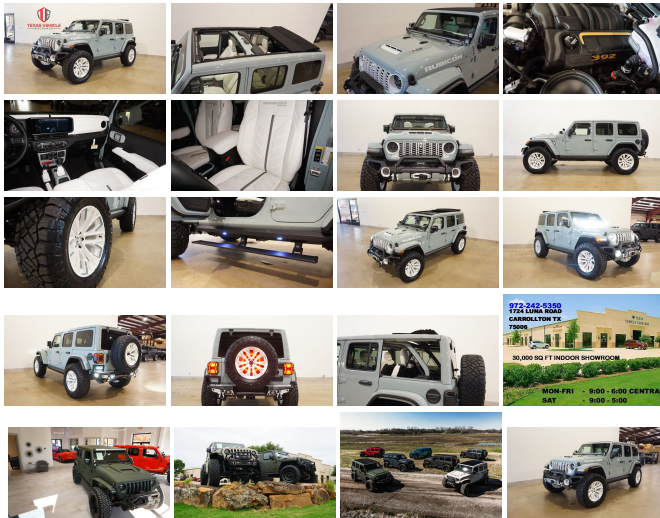

2024 Jeep Wrangler Rubicon 392 4X4 SKY TOP,BUMPERS,LED'S,FUEL WHLS

View this car on our website at tveauto.com/7302430/ebrochure

Our Price **\$145,900**

Specifications:

| | |
|----------------------|---|
| Year: | 2024 |
| VIN: | 1C4RJXSJ9RW169169 |
| Make: | Jeep |
| Stock: | 169169 |
| Model/Trim: | Wrangler Rubicon 392 4X4 SKY TOP,BUMPERS,LED'S,FUEL WHLS |
| Condition: | Pre-Owned |
| Body: | SUV |
| Exterior: | [PGP] Earl Clear Coat |
| Engine: | HEMI 6.4L V8 470hp 470ft. lbs. |
| Interior: | White Leather |
| Transmission: | 8-Speed Shiftable Automatic |
| Mileage: | 33 |
| Drivetrain: | 4 Wheel Drive |
| Economy: | City 13 / Highway 16 |

NATION WIDE FINANCING

SUBMIT CREDIT APP [WWW.TVEAUTO.COM](https://www.tveauto.com)

OR CALL 972-242-5350

"EARL CLEAR COAT EDITION"

CUSTOM BUILT 2024 JEEP WRANGLER JL
UNLIMITED RUBICON 4X4 WITH 27X
PACKAGE

UPGRADES INCLUDE:

- * EARL CLEAR COAT WITH BRIGHT WHITE ACCENTS
- * 6.4L V8 SRT HEMI ENGINE
- * SKY ONE-TOUCH POWER TOP WITH REMOVABLE REAR QUARTER WINDOWS
- * CUSTOM ALEA WHITE LEATHER WITH EARL STITCHING
- * INTERIOR PIECES CUSTOM PAINTED EARL CLEAR COAT
- * FACTORY REMOTE START
- * REMOTE PROXIMITY KEYLESS ENTRY
- * COLD WEATHER GROUP
- * LED LIGHTING GROUP
- * SAFETY GROUP
- * ADVANCED SAFETY GROUP
- * FORWARD FACING TRAIL CAM
- * FACTORY 12.3 INCH TOUCH SCREEN NAVIGATION WITH HD AM/FM/SIRIUS STEREO & ALPINE PREMIUM AUDIO SYSTEM
- * FACTORY BACK-UP CAMERA
- * U-CONNECT
- * RUGGED RIDGE VENATOR FRONT BUMPER WITH LED FOGLIGHTS
- * FRONT D-RINGS & ISOLATORS (BRIGHT WHITE)
- * SMITTYBILT NEW GEN 3 "X20" 10,000 LB WATERPROOF AND WIRELESS CONTROL WINCH WITH SYNTHETIC ROPE
- * FACTOR 55 PROLINK (BLACK)
- * FACTORY MESH GRILLE PAINTED BRIGHT WHITE
- * FACTORY LED HEADLIGHTS
- * RUGGED RIDGE BLACK HEADLIGHT GUARDS
- * FACTORY HOOD WITH AIR INTAKE