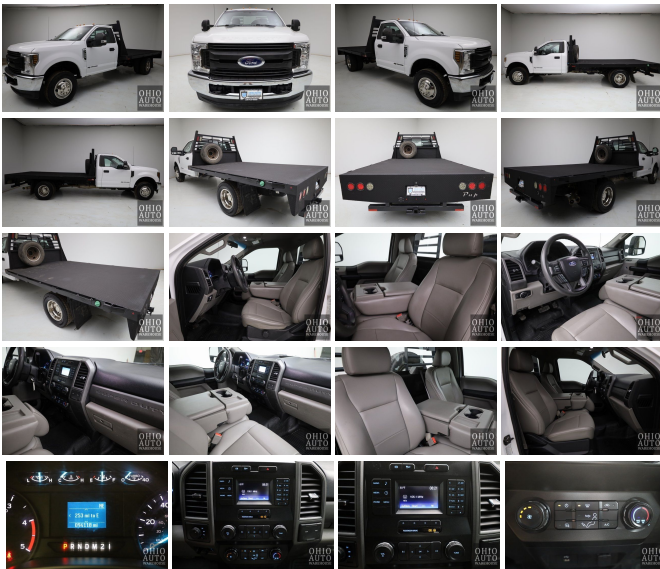

2019 Ford F-350SD XL 12FT Flatbed Powerstroke DIESEL We Finance

View this car on our website at ohioautowarehouse.com/7302427/ebrochure

Today's Price **\$44,900**

Specifications:

Year:	2019
VIN:	1FDRF3HT4KEF17342
Make:	Ford
Stock:	7309
Model/Trim:	F-350SD XL 12FT Flatbed Powerstroke DIESEL We Finance
Condition:	Pre-Owned
Body:	Pickup Truck
Exterior:	White
Engine:	Power Stroke 6.7L Biodiesel Turbo V8 330hp 750ft. lbs.
Interior:	Medium Earth Gray Vinyl
Transmission:	6-Speed Shiftable Automatic
Mileage:	94,118
Drivetrain:	4 Wheel Drive

This is a 2019 Ford F-350 Super Duty 4x4 Standard Cab 12FT Flatbed with 94K Miles and a 6.7L V8 Powerstroke DIESEL Engine. Clean Carfax, Bluetooth, Back Up Camera, Cruise Control, Towing Package, Power Windows, Power Locks, Keyless Entry, 12FT Long Bed, and much more. Ohio Auto Warehouse LLC is located at 3533 Lesh Street NE Canton, Ohio 44705. We are just one hour south of Cleveland. Please call or email to verify vehicle availability, options and condition. Vehicles are shown by APPOINTMENT to avoid any wait time. We can be reached by Phone 3 3 0 4 3 0 0 0 0 0 Text 3 3 0 7 5 2 4 4 6 1 or Toll Free 8 5 5 4 3 0 AUTO (2886). We have financing available with local and national banks with approved credit. More pictures & info on this vehicle at OhioAutoWarehouse.com Extended Service Agreements, vehicle history reports and 3rd party inspections are available upon request for all vehicles. We ship all over the United States at a guaranteed or quoted rate. pickup truck flatbed

Step up to the plate of power and performance with the robust 2019 Ford F-350SD XL, a 12FT Flatbed Powerstroke DIESEL that's ready to tackle the toughest of tasks while ensuring you ride in comfort and style. Coated in a pristine white exterior, this workhorse commands attention on the road, making a statement of both strength and sophistication.