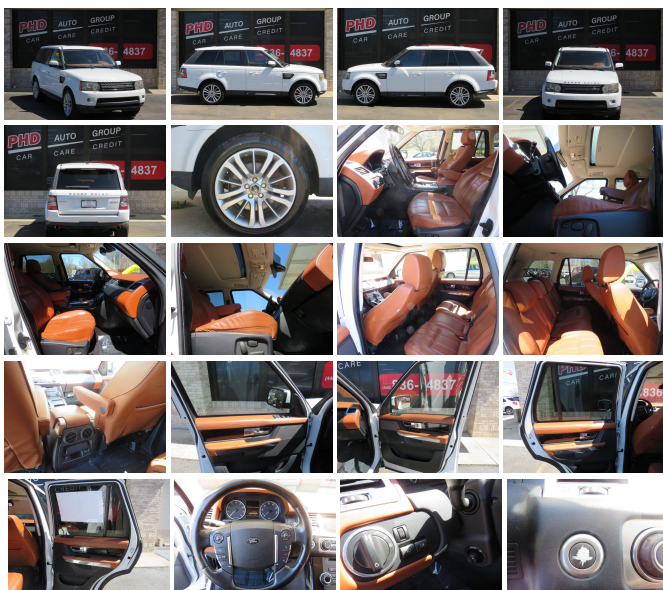

2013 Land Rover Range Rover Sport HSE LUX

View this car on our website at phdautogroup.com/7302418/ebrochure

Our Price **\$12,497**

Specifications:

Year:	2013
VIN:	SALSK2D44DA763188
Make:	Land Rover
Stock:	763188
Model/Trim:	Range Rover Sport HSE LUX
Condition:	Pre-Owned
Body:	SUV
Exterior:	White
Engine:	5.0L V8 375hp 375ft. lbs.
Interior:	Brown
Transmission:	6-Speed Shiftable Automatic
Mileage:	114,127
Drivetrain:	4 Wheel Drive
Economy:	City 13 / Highway 18

Installed Options

Interior

- Air filtration- Front air conditioning: automatic climate control
- Front air conditioning zones: dual- Center console trim: wood- Door trim: leather
- Floor mat material: carpet- Floor mats: front- Shift knob trim: leather
- Steering wheel trim: leather- Ambient lighting- Cargo cover: retractable- Cruise control
- Footwell lights- Memorized settings: 3 driver- Multi-function remote: keyless entry
- Power steering: variable/speed-proportional- Push-button start
- Rearview mirror: auto-dimming- Steering wheel: power tilt and telescopic
- Storage: cooled compartment
- Universal remote transmitter: Homelink - garage door opener - Clock- Compass
- External temperature display- Multi-function display- Trip odometer- Driver seat: heated
- Driver seat power adjustments: 8- Front seat type: bucket - Passenger seat: heated
- Passenger seat power adjustments: 8- Rear seat: heated- Rear seat folding: flat
- Rear seat type: 60-40 split bench - Upholstery: premium leather