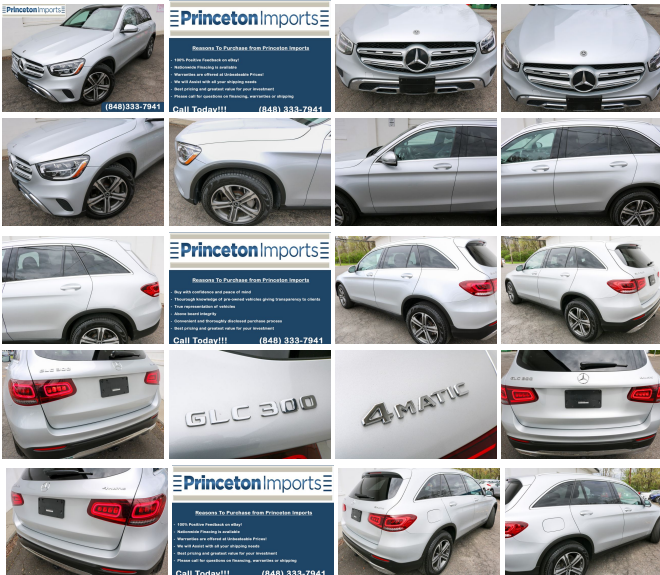

2020 Mercedes-Benz GLC 300 4MATIC

View this car on our website at princetonimports.com/7302368/ebrochure

Our Price **\$26,990**

Specifications:

Year: 2020
VIN: WDC0G8EB8LF726091
Make: Mercedes-Benz
Model/Trim: GLC 300 4MATIC
Condition: Pre-Owned
Body: SUV
Exterior: [775] Iridium Silver Metallic
Engine: 2.0L Turbo I4 255hp 273ft. lbs.
Interior: Black Leatherette
Transmission: 9-Speed Shiftable Automatic
Mileage: 34,186
Drivetrain: All Wheel Drive
Economy: City 21 / Highway 28

[WE ARE BY APPOINTMENT ONLY]

Please Call or Text Matt:
848-333-7941

2020 Mercedes-Benz GLC 300 4Matic

Check Out the Condition - 55+ Pics !!

Dual Panoramic
Moonroofs - Natural
Wood Trim

Heated Seats &
Steering Wheel -
Navigation

Former Mercedes-Benz
Pre-Owned Certified
Vehicle

Call or Text Matt:
848-333-7941

**[WE ARE BY
APPOINTMENT ONLY]**

Vehicle History Report : as Of 05/03/2024

Snapshot

2020 MERCEDES-BENZ GLC 300 4MATIC

Damage reported: minor damage