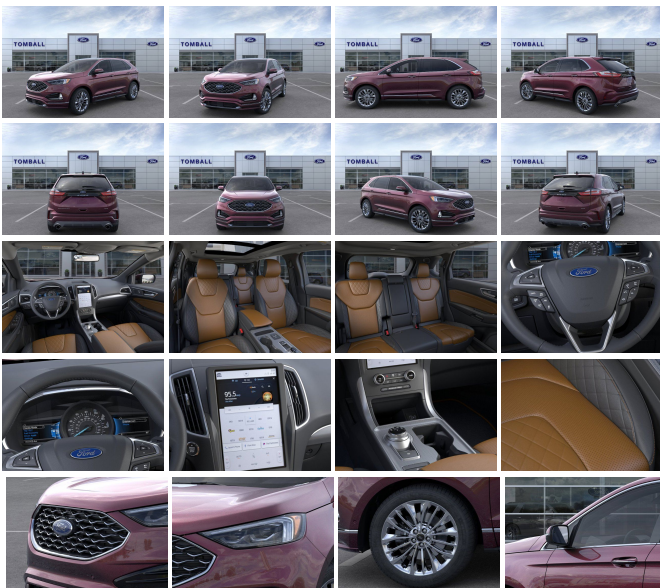

2024 Ford Edge Titanium

View this car on our website at askjorgelopez.com/7302191/ebrochure

Our Price **\$51,730**

Specifications:

Year:	2024
VIN:	2FMPK4K99RBB12895
Make:	Ford
Stock:	BB12895
Model/Trim:	Edge Titanium
Condition:	New
Body:	SUV
Exterior:	BURGUNDY VELVET MET TINT CC
Engine:	EcoBoost 2.0L Turbo I4 250hp 275ft. lbs.
Interior:	EBONY Leatherette
Transmission:	8-Speed Shiftable Automatic
Mileage:	9
Drivetrain:	All Wheel Drive