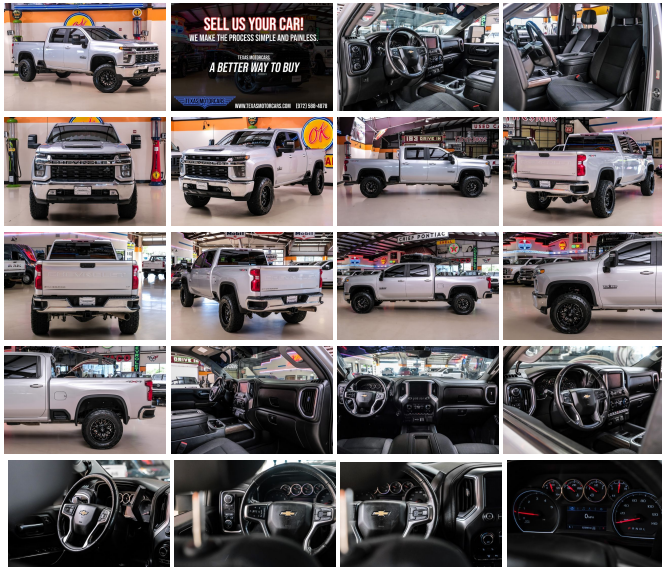

2020 Chevrolet Silverado 2500HD LT 4x4 Discover the epitome of strength and sophistication in the 2020 Chevrolet Silverado 2500HD LT 4x4, a vehicle that merges brawn with beauty. Coated in a sleek silver exterior, this heavy-duty truck stands as a testament to Chevrolet's commitment to excellence, as evidenced by its accolades from J.D. Power and Kelley Blue Book for dependability and resale value. The Duramax 6.6L Biodiesel Turbo V8 engine is where the magic happens. This wizard of strength is paired with the precision of an Allison 10-Speed Shiftable Automatic transmission, ensuring that you have the responsive power and control necessary for any task or terrain. Step inside and you'll be enveloped in a cabin of luxury, with sumptuous black leather seating that cradles you in comfort. The Front Bucket Seats with Center Console redefine your driving experience, offering a perfect blend of support and convenience. The Convenience Package II elevates your journey with an 8-inch diagonal color touch-screen, HD rear vision camera, and a myriad of technological enhancements that keep you connected and in control. The Silverado is not just about comfort; it's built to work hard. The Chevytec Spray-On Bed Liner with the Chevrolet logo protects your cargo space, while the Gooseneck / 5th Wheel Package ensures that you're ready to haul with confidence. The integrated trailer brake controller adds to the Silverado's impressive towing capabilities, making it the ultimate companion for your most demanding jobs. Lifted and luxurious, the Silverado's prowess is undeniable. Custom Fuel wheels and all-terrain tires mean you move in style wherever you go, especially off-road. Inside and out this truck is intoxicating, you just want to drive it and admire its competence. Don't just take our word for it; come experience it for yourself and understand why this Silverado is the embodiment of dependability and excellence on the road. This vehicle has been reduced at below