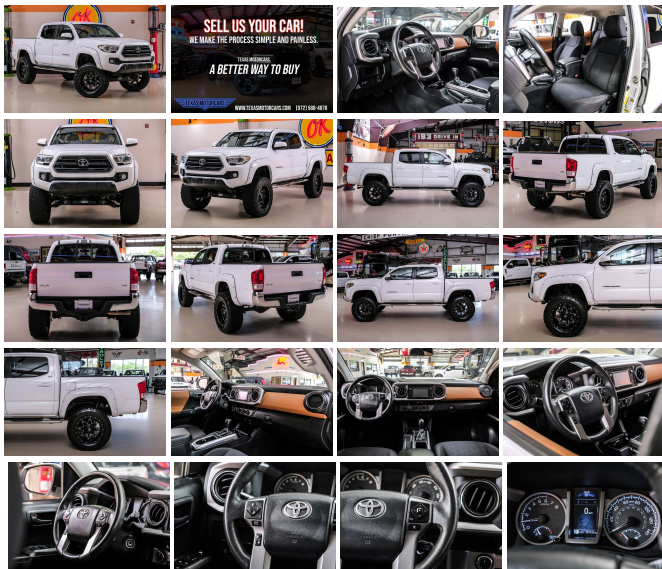

2016 Toyota Tacoma SR5 V6 4X4 Tacoma's are widely revered as ultra-reliable and capable, this 2016 Toyota Tacoma SR5 V6 4x4 is no different in that regard. Where this truck is different than it's brothers is in it's custom additions and robust 3.5L V6 engine. Boss looks and big boy power are the ultimate confidence boost, so it's easy to fall in love with this Tacoma in no time at all. Inside, the comfort of the gray cloth upholstery with tan accents invites you to settle in for a journey of pure pleasure. The spacious cabin is designed with a driver-centric approach, offering a suite of technological features that put control at your fingertips. With Bluetooth connectivity for audio streaming and a voice-operated hands-free phone system, you can stay connected to your world without taking your hands off the wheel. The rearview camera system enhances safety and convenience, making parking and reversing in tight spots a breeze. The sleek chrome tube steps add a touch of elegance and practicality, while the comprehensive safety features, including dual front knee airbags, front side airbags, and front side curtain airbags, offer peace of mind for you and your passengers. The custom Fuel wheels, spray-in bedliner and all-terrain tires upgrade three pivotal sections of this truck to make them top tier utility. Don't miss your chance to own a piece of this legacy???embrace the power, embrace the adventure, embrace the Tacoma. This vehicle has been reduced at below wholesale prices. READY for work and play! Give us a call today! Can't make it in? We offer shipping all over the United States. Ask your salesperson for shipping quotes. Financing is available with competitive rates! Get pre-approved in no time by filling out a credit application on the finance section of our website! We also offer industry leading, highly rated warranty options so you can select one perfect for your specific vehicle needs. All vehicles are priced for QUICK SALE. Call us today to