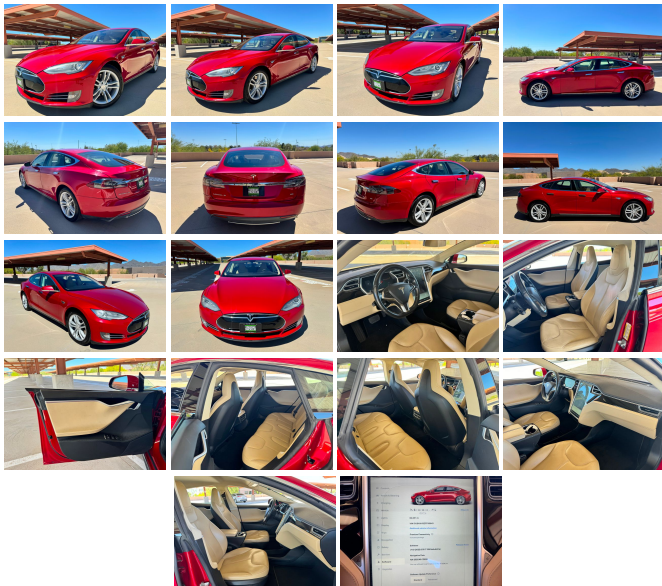

Our Price **$17,998**

Specifications:

Year: 2014
VIN: 5YJSA1H13EFP36643
Make: Tesla
Stock: P36643
Model/Trim: Model S 85
Condition: Pre-Owned
Body: Sedan
Exterior: Red Multi-Coat
Engine: Electric 362hp 325ft. lbs.
Interior: Tan
Transmission: 1-Speed Direct-Drive Automatic
Mileage: 84,380
Drivetrain: Rear Wheel Drive
Economy: City 88 / Highway 90

IRC 25E Instant Tax Credit Eligible Vehicle! *Certain IRS Restrictions Apply

2014 Tesla Model S 85 - Red on Tan - FREE UNLIMITED SUPERCHARGING - Only 84k miles - 1-Owner Clean CARFAX - MUST SEE!!!

We Ship Worldwide, Take Trade-in's and have many Extended Warranty options!

DESCRIPTION:

- 2014 Tesla Model S 85
- Red Exterior
- Tan Interior
- Only 84K Miles
- 1-Owner Clean CarFax
- AND SO MUCH MORE!!!!!!

Contact Us:

If you have any additional questions please call or text our Friendly Sales Staff here at Spotleson Motor Group at 480-703-0516. We can help with shipping quotes and arrangements. We also welcome all International buyers. The car is located in beautiful sunny Scottsdale, AZ.

Benefits of buying a vehicle with us:

An amazing offering of quality inspected vehicles. Mostly all direct from private party owners only available through our unique consignment model. We offer all the perks and conveniences of a traditional dealership with none of the headaches. Competitive financing, quality extended warranties, ability to take trades & full transparency.

Plus, you can purchase a private party vehicle completely online with total trust and confidence! We all work as a team here making your buying experience pleasurable and memorable! We sell our vehicles nationwide and worldwide. We can also help assist buyers with all their shipping needs anywhere in the world!