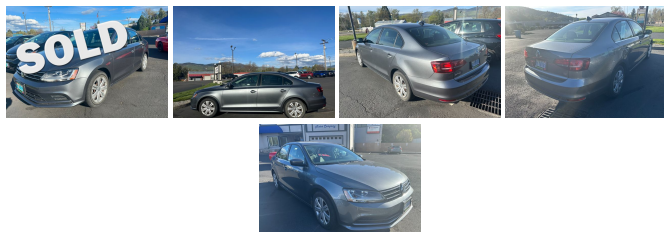

2017 Volkswagen Jetta 1.4T S

Michael Nixon 541-499-8821

View this car on our website at ashlandmotorcompany.com/7302109/ebrochure

Website Price **\$13,500**

Specifications:

Year:	2017
VIN:	3VW2B7AJXHM412452
Make:	Volkswagen
Stock:	HM412452
Model/Trim:	Jetta 1.4T S
Condition:	Pre-Owned
Body:	Sedan
Exterior:	[K8K8] White Silver Metallic
Engine:	1.4L Turbo I4 150hp 184ft. lbs.
Interior:	Titan Black/Palladium Gray Cloth
Transmission:	6-Speed Shiftable Automatic
Mileage:	72,741
Drivetrain:	Front Wheel Drive
Economy:	City 28 / Highway 38

2017 Volkswagen Jetta 1.4T S

Ashland Motor Company - 541-499-8821 - View this car on our website at ashlandmotorcompany.com/7302109/ebrochure

Our Location :

2017 Volkswagen Jetta 1.4T S

Ashland Motor Company - 541-499-8821 - View this car on our website at ashlandmotorcompany.com/7302109/ebrochure

Installed Options

Interior

- Air filtration- Front air conditioning- Cargo area light- Cruise control
- Multi-function remote: keyless entry- Power outlet(s): 12V front
- Power steering: variable/speed-proportional- Steering wheel: tilt and telescopic- Clock
- Compass- Digital odometer- External temperature display- Multi-function display
- Trip odometer- Front seat type: bucket- Rear seat folding: split
- Rear seat type: 60-40 split bench - Upholstery: cloth

Exterior

- Front bumper color: body-color- Grille color: black with chrome accents
- Daytime running lights: LED- Side mirrors: heated- Spare wheel type: steel
- Tire Pressure Monitoring System- Wheels: steel- Front wipers: variable intermittent
- Power windows: safety reverse- Window defogger: rear