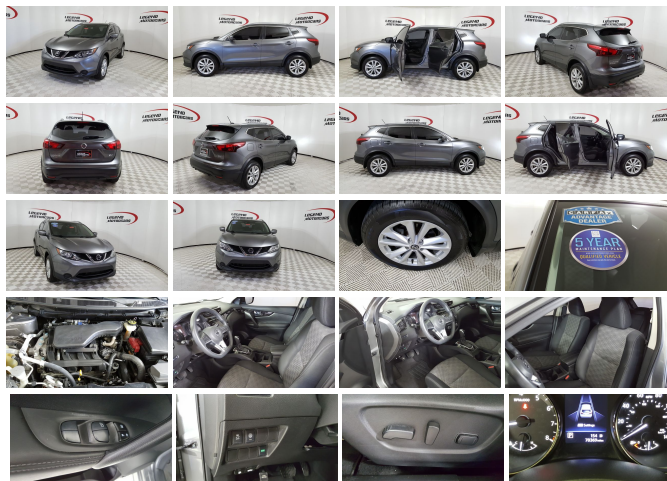

2019 Nissan Rogue Sport SV

View this car on our website at legendmotorcarscarrollton.com/7302083/ebrochure

Sale Price **\$13,900**

Specifications:

Year:	2019
VIN:	JN1BJ1CP3KW237024
Make:	Nissan
Stock:	C18461
Model/Trim:	Rogue Sport SV
Condition:	Pre-Owned
Body:	Wagon
Exterior:	[KAD] Gun Metallic
Engine:	2.0L
Interior:	Charcoal Cloth
Mileage:	78,369
Drivetrain:	Front Wheel Drive
Economy:	City 25 / Highway 32

Come test drive this Clean, Fuel Efficient and Stylish 2019 Nissan Rogue. This Rogue is powered by a economical 2.0 liter dual overhead cam 16 valve I4 engine mated with a continuously variable (automatic) transmission. It is equipped with power windows and locks, tilt/telescoping wheel, cruise, power mirrors, front/side airbags, safety curtain, anti lock brakes, traction control, power drivers seat, back up camera, remote keyless entry, lane keep assist, blind spot monitor, Bluetooth, Android auto/Apple Carplay, 7" touchscreen, AM/FM CD with aux audio jack/USB and Alloy wheels.

Exterior

- Front bumper color: body-color- Grille color: black with chrome accents
- Mirror color: body-color- Rear spoiler: roofline- Daytime running lights: LED
- Exterior entry lights: approach lamps- Taillights: LED
- Side mirrors: integrated turn signals- Roof rails: chrome- Spare wheel type: steel
- Tire Pressure Monitoring System- Wheels: aluminum alloy
- Front wipers: variable intermittent- Rear privacy glass- Rear wiper: intermittent
- Solar-tinted glass: front- Window defogger: rear