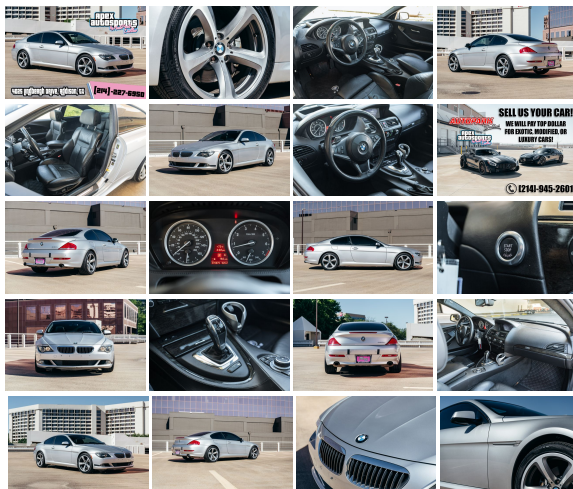

2010 BMW 6 Series 650i

View this car on our website at apexautosportss.com/7302077/ebrochure

Our Price **\$13,995**

Specifications:

Year:	2010
VIN:	WBAEA5C59ACV93345
Make:	BMW
Stock:	1190
Model/Trim:	6 Series 650i
Condition:	Pre-Owned
Body:	Coupe
Exterior:	[354] Titanium Silver Metallic
Engine:	4.8L V8 360hp 360ft. lbs.
Interior:	Black Leather
Transmission:	6-Speed Shiftable Automatic
Mileage:	70,801
Drivetrain:	Rear Wheel Drive
Economy:	City 15 / Highway 22

Apex AutoSports is thrilled to offer you this elegant 2010 BMW 650i! Low miles and super clean! What else could you ask for? Come check out this nice example of a 2010 650i!

2010 BMW 650i

Silver Exterior

Black leather Interior

4.8L V8 360HP

Low miles

Navigation

Push To Start

Moonroof

Dual Climate Control

Steering Wheel Controls