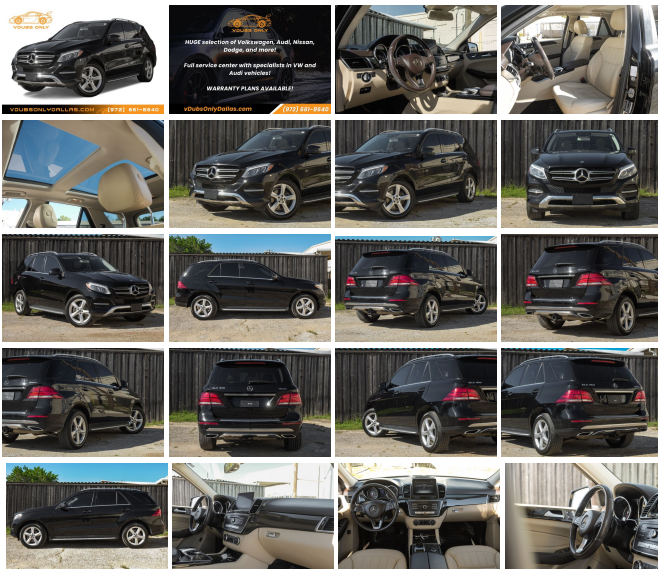

The exterior design of this Mercedes-Benz GLE 350 4MATIC is a testament to the brand's commitment to craftsmanship. The sleek lines and dynamic proportions are not just aesthetically pleasing but also engineered to enhance aerodynamics and performance. The 4MATIC all-wheel-drive system provides confidence in any weather, offering superior traction and stability that makes every journey a reassuring one.

Step inside, and you'll be enveloped in an interior that's both luxurious and practical, outfitted with unknown leatherette that invites you to sit back and relax. The cabin's ambiance is a harmonious blend of comfort and technology, designed to cater to your every need. The seats cradle you in comfort, making even the longest drives feel like a leisurely escape.

This GLE 350 4MATIC comes with a suite of manufacturer options and packages that elevate the driving experience to new heights. While the specifics are left to the imagination, one can expect features that enhance comfort, convenience, and connectivity, ensuring that this

VDUBSONLYDALLAS.COM [972] 661-8640