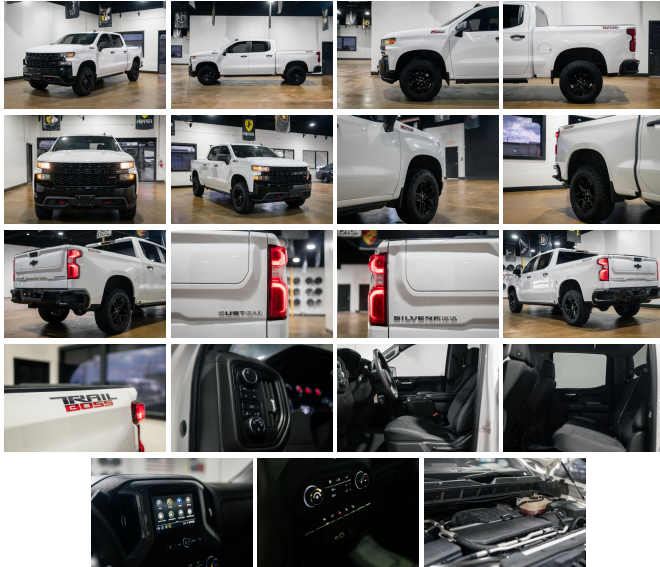

Price **\$26,977**

Specifications:

Year: 2022
VIN: 3GCPYCEK6NG160843
Make: Chevrolet
Stock: 160843
Model/Trim: Silverado 1500 LTD Custom Trail Boss
Condition: Pre-Owned
Body: Pickup Truck
Exterior: Summit White
Engine: 2.7L Turbo I4 310hp 348ft. lbs.
Interior: Black Cloth
Transmission: 8-Speed Shifttable Automatic
Mileage: 125,587
Drivetrain: 4 Wheel Drive
Economy: City 17 / Highway 20