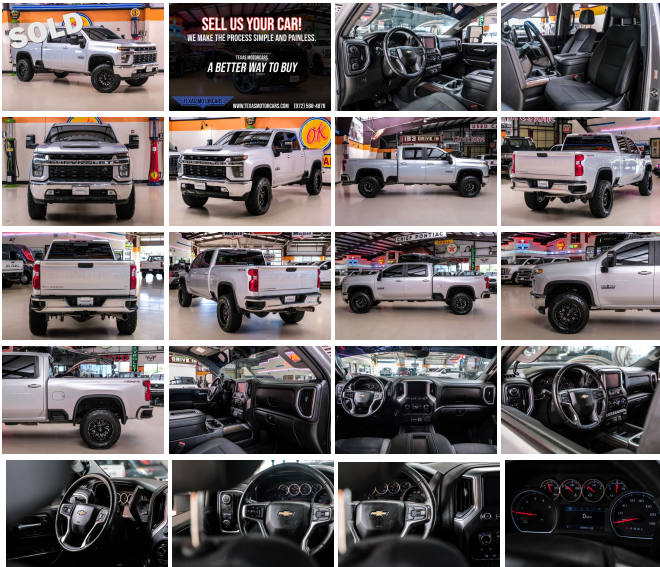

2020 Chevrolet Silverado 2500HD LT 4x4

View this car on our website at texasmotorcars.com/7302031/ebrochure

Our Price **$44,988**

Specifications:

Year:	2020
VIN:	1GC4YNEY5LF129391
Make:	Chevrolet
Stock:	129391
Model/Trim:	Silverado 2500HD LT 4x4
Condition:	Pre-Owned
Body:	Pickup Truck
Exterior:	[GAN] Silver Ice Metallic
Engine:	Duramax 6.6L Biodiesel Turbo V8 445hp 910ft. lbs.
Interior:	Jet Black Leather
Transmission:	Allison 10-Speed Shiftable Automatic
Mileage:	82,088
Drivetrain:	4 Wheel Drive

2020 Chevrolet Silverado 2500HD LT 4x4

Discover the epitome of strength and sophistication in the 2020 Chevrolet Silverado 2500HD LT 4x4, a vehicle that merges brawn with beauty. Coated in a sleek silver exterior, this heavy-duty truck stands as a testament to Chevrolet's commitment to excellence, as evidenced by its accolades from J.D. Power and Kelley Blue Book for dependability and resale value.

The Duramax 6.6L Biodiesel Turbo V8 engine is where the magic happens. This wizard of strength is paired with the precision of an Allison 10-Speed Shiftable Automatic transmission, ensuring that you have the responsive power and control necessary for any task or terrain.

Step inside and you'll be enveloped in a cabin of luxury, with sumptuous black leather seating that cradles you in comfort. The Front Bucket Seats with Center Console redefine your driving experience, offering a perfect blend of support and convenience. The Convenience Package II elevates your journey with an 8-inch diagonal color touch-screen, HD rear vision camera, and a myriad of technological enhancements that keep you connected and in control.