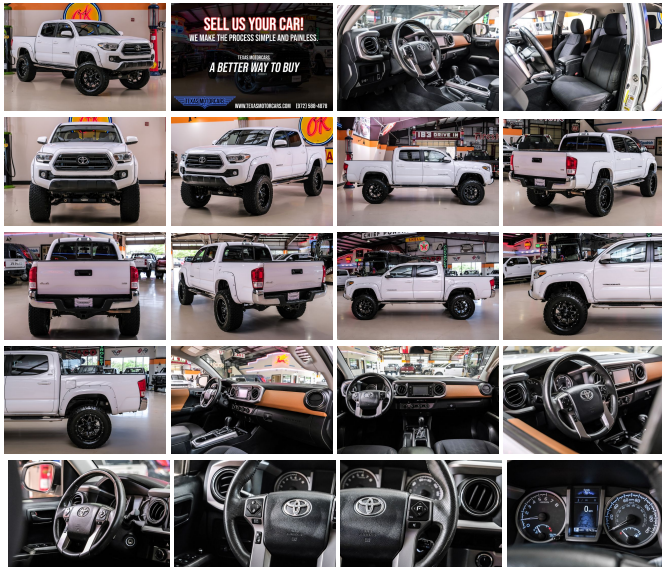

## Specifications:

<b>Year:</b>	2016
<b>VIN:</b>	5TFCZ5AN7GX038921
<b>Make:</b>	Toyota
<b>Stock:</b>	038921
<b>Model/Trim:</b>	Tacoma SR5 V6 4X4
<b>Condition:</b>	Pre-Owned
<b>Body:</b>	Pickup Truck
<b>Exterior:</b>	White
<b>Engine:</b>	3.5L V6 278hp 265ft. lbs.
<b>Interior:</b>	Cement Gray Cloth
<b>Transmission:</b>	6-Speed Shifttable Automatic
<b>Mileage:</b>	137,426
<b>Drivetrain:</b>	4 Wheel Drive
<b>Economy:</b>	City 18 / Highway 23

## 2016 Toyota Tacoma SR5 V6 4X4

Tacoma's are widely revered as ultra-reliable and capable, this 2016 Toyota Tacoma SR5 V6 4x4 is no different in that regard. Where this truck is different than it's brothers is in it's custom additions and robust 3.5L V6 engine. Boss looks and big boy power are the ultimate confidence boost, so it's easy to fall in love with this Tacoma in no time at all.

Inside, the comfort of the gray cloth upholstery with tan accents invites you to settle in for a journey of pure pleasure. The spacious cabin is designed with a driver-centric approach, offering a suite of technological features that put control at your fingertips. With Bluetooth connectivity for audio streaming and a voice-operated hands-free phone system, you can stay connected to your world without taking your hands off the wheel. The rearview camera system enhances safety and convenience, making parking and reversing in tight spots a breeze.

Don't miss your chance to own a piece of this legacy—embrace the power, embrace the adventure, embrace the Tacoma.