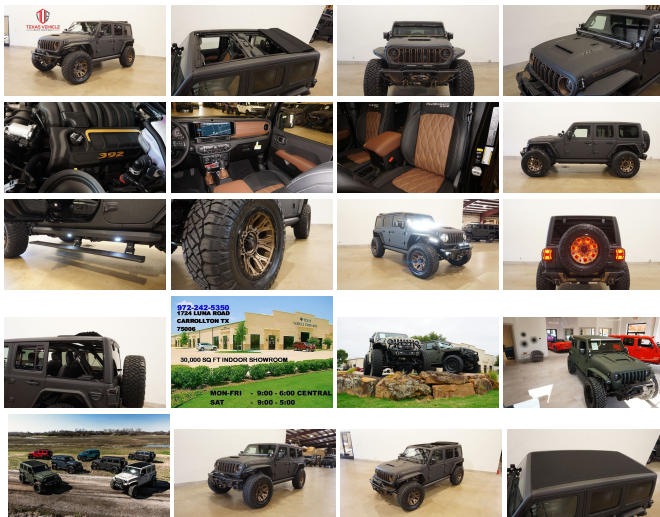

2024 Jeep Wrangler Rubicon 392 4X4 SKY TOP, DUPONT KEVLAR, BUMPERS

View this car on our website at tveauto.com/7301852/ebrochure

Our Price **\$149,900**

Specifications:

Year:	2024
VIN:	1C4RJXSJ8RW201710
Make:	Jeep
Stock:	201710
Model/Trim:	Wrangler Rubicon 392 4X4 SKY TOP, DUPONT KEVLAR, BUMPERS
Condition:	Pre-Owned
Body:	SUV
Exterior:	Black
Engine:	HEMI 6.4L V8 470hp 470ft. lbs.
Interior:	Black Leather
Transmission:	8-Speed Shifttable Automatic
Mileage:	54
Drivetrain:	4 Wheel Drive
Economy:	City 13 / Highway 16

NATION WIDE FINANCING

SUBMIT CREDIT APP [WWW.TVEAUTO.COM](https://www.tveauto.com)

OR CALL 972-242-5350

"RAPTOR BLACK EDITION"

CUSTOM BUILT **KEVLAR** 2024 JEEP
WRANGLER JL UNLIMITED RUBICON 4X4
WITH 27X PACKAGE

UPGRADES INCLUDE:

- * RAPTOR BLACK KEVLAR COATING WITH KING RANCH BROWN ACCENTS
- * 6.4L V8 SRT HEMI ENGINE
- * SKY ONE-TOUCH POWER TOP WITH REMOVABLE REAR QUARTER WINDOWS
- * CUSTOM ALEA BLACK & BROWN LEATHER WITH TAN STITCHING
- * FACTORY REMOTE START
- * REMOTE PROXIMITY KEYLESS ENTRY
- * COLD WEATHER GROUP
- * LED LIGHTING GROUP
- * SAFETY GROUP
- * ADVANCED SAFETY GROUP
- * FORWARD FACING TRAIL CAM
- * FACTORY 12.3 INCH TOUCH SCREEN NAVIGATION WITH HD AM/FM/SIRIUS STEREO & ALPINE PREMIUM AUDIO SYSTEM
- * FACTORY BACK-UP CAMERA
- * U-CONNECT
- * SMITTYBILT APOLLO JL FRONT BUMPER WITH 2 MINI LED LIGHT BARS & LED FOGLIGHTS
- * FRONT D-RINGS & ISOLATORS (KING RANCH BROWN)
- * SMITTYBILT NEW GEN 3 "X20" 10,000 LB WATERPROOF AND WIRELESS CONTROL WINCH WITH SYNTHETIC ROPE
- * FACTOR 55 PROLINK (BLACK)
- * FACTORY MESH GRILLE PAINTED KING RANCH BROWN
- * FACTORY LED HEADLIGHTS
- * RUGGED RIDGE BLACK HEADLIGHT GUARDS
- * FACTORY HOOD WITH AIR INTAKE SCOOP

2024 Jeep Wrangler Rubicon 392 4X4 SKY TOP,DUPONT KEVLAR,BUMPERS

Texas Vehicle Exchange - 972-242-5350 - View this car on our website at tveauto.com/7301852/ebrochure

Our Location :

2024 Jeep Wrangler Rubicon 392 4X4 SKY TOP,DUPONT KEVLAR,BUMPERS