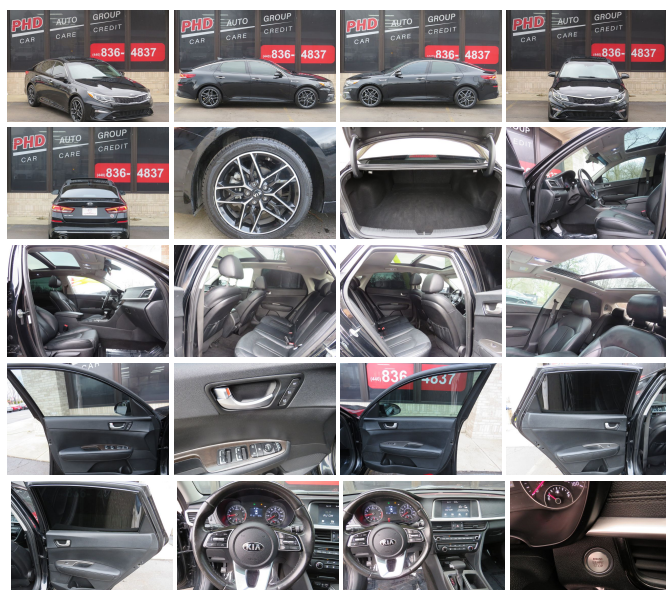

2020 Kia Optima LX

View this car on our website at phdautogroup.com/7301754/ebrochure

Our Price **\$16,997**

Specifications:

Year:	2020
VIN:	5XXGT4L35LG437286
Make:	Kia
Stock:	437286
Model/Trim:	Optima LX
Condition:	Pre-Owned
Body:	Sedan
Exterior:	Black
Engine:	2.4L I4 185hp 178ft. lbs.
Interior:	Black
Transmission:	6-Speed Shiftable Automatic
Mileage:	46,133
Drivetrain:	Front Wheel Drive
Economy:	City 24 / Highway 32

2020 Kia Optima LX

PHD Auto Group - (440) 836-4837 - View this car on our website at phdautogroup.com/7301754/ebrochure

Our Location :

2020 Kia Optima LX

PHD Auto Group - (440) 836-4837 - View this car on our website at phdautogroup.com/7301754/ebrochure

Installed Options

Interior

- Air filtration- Front air conditioning- Dash trim: wood- Cargo area light- Cruise control
- Multi-function remote: keyless entry- Power outlet(s): 12V front- Power steering
- Steering wheel: tilt and telescopic- Clock- Digital odometer- External temperature display
- Multi-function display- Trip odometer- Front seat type: bucket- Rear seat folding: split
- Rear seat type: 60-40 split bench - Upholstery: cloth

Exterior

- Door handle color: chrome- Front bumper color: body-color- Mirror color: body-color
- Daytime running lights: LED- Side mirrors: heated- Spare tire kit: inflator kit
- Tire Pressure Monitoring System- Wheels: aluminum alloy
- Front wipers: variable intermittent- Power windows: safety reverse- Solar-tinted glass
- Window defogger: rear