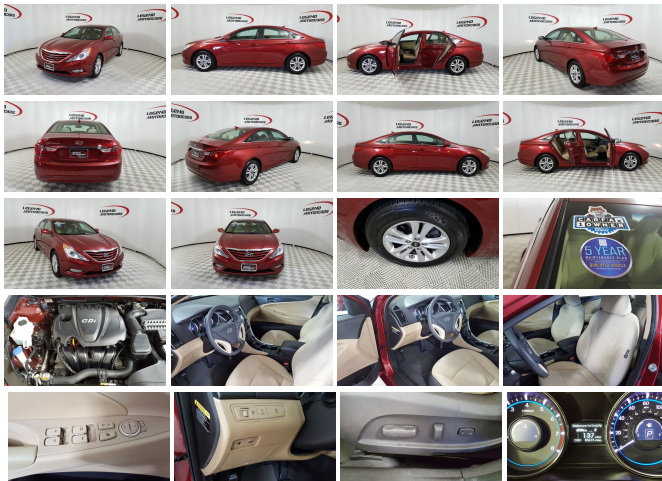

2013 Hyundai SONATA GLS

View this car on our website at legendmotorcars.com/7301740/ebrochure

Website Price **\$0**

Specifications:

Year:	2013
VIN:	5NPEB4AC0DH738891
Make:	Hyundai
Stock:	18460
Model/Trim:	SONATA GLS
Condition:	Pre-Owned
Body:	Sedan
Exterior:	[T4] Sparkling Ruby
Engine:	2.4L
Interior:	Camel Cloth
Mileage:	85,675
Drivetrain:	Front Wheel Drive
Economy:	City 24 / Highway 35

Come test drive this Clean, Sporty and One Owner 2013 Hyundai Sonata. This Hyundai is powered by a fuel efficient 2.4 liter dual overhead cam 16 valve GDI engine mated with a smooth shifting automatic transmission. It is equipped with power windows and locks, tilt/telescoping wheel w/audio controls, cruise, power heated mirrors, front/side airbags, safety curtain, anti-lock brakes, traction control, message center, home link, fog lights, remote keyless entry, power drivers seat, heated front seats, Bluetooth, AM/FM CD with aux audio jack/USB and Alloy wheels.

All of our vehicles undergo an extensive multi point inspection/reconditioning. We now offer a complimentary 5 year maintenance plan on all vehicles in stock. We specialize in Guaranteed approvals, affordable down payments and payment plans for most any budget. We also have a clean and clear title plus Free CarFax Buyback Guarantee. For more information please call 972-272-7500 or visit www.legendmotorcars.com. We Want to Earn Your Business!

Option Packages

Factory Installed Packages

Auto-Dimming Mirror w/Compass and Homelink	\$275
Popular Equipment Package Includes front fog lights, heated front seats, power driver seat with lumbar support, chrome interior door handles, leatherette interior panel door inserts, and automatic light control.	\$725
Option Packages Total	\$1,000