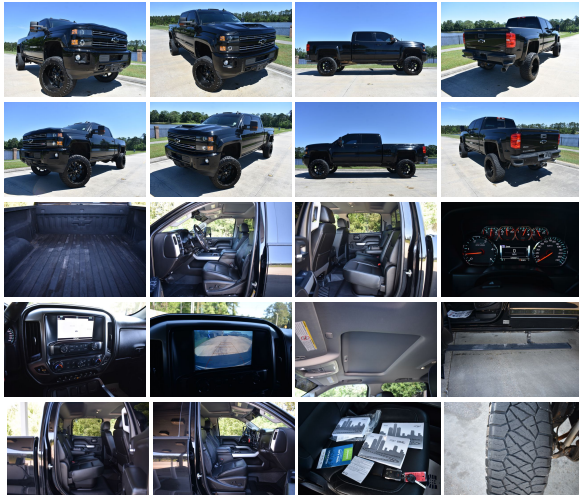

## 2019 Chevrolet Silverado 2500HD LTZ

View this car on our website at [trucksinlouisiana.com/7301696/ebrochure](https://trucksinlouisiana.com/7301696/ebrochure)

Our Price **\$43,990**

Retail Value **\$48,650**

### Specifications:

<b>Year:</b>	2019
<b>VIN:</b>	1GC1KTEY1KF261121
<b>Make:</b>	Chevrolet
<b>Model/Trim:</b>	Silverado 2500HD LTZ
<b>Condition:</b>	Pre-Owned
<b>Body:</b>	Pickup Truck
<b>Exterior:</b>	Black
<b>Engine:</b>	Duramax 6.6L Biodiesel Turbo V8 445hp 910ft. lbs.
<b>Interior:</b>	Black
<b>Transmission:</b>	Allison 1000 6-Speed Shiftable Automatic
<b>Mileage:</b>	125,465
<b>Drivetrain:</b>	4 Wheel Drive

**LTZ PACKAGE**

**FACTORY NAVIGATION**

**POWER SUNROOF**

**7.5" SUSPENSION LIFT**

**22" MOTO METALS**

**AMP RESEARCH STEPS**

You are looking at a 2019 Chevrolet Silverado 2500HD Crew Cab LTZ Z71 4x4. It is powered with a 6.6L Duramax

.....  
Diesel V8 and Allison automatic transmission. It is equipped with factory navigation with am/fm/cd player, heated/cooled seats, power windows, power locks, power mirrors, tilt, cruise, spray in bed liner, and receiver hitch. Also included is the owners manuals and one keyless remote.