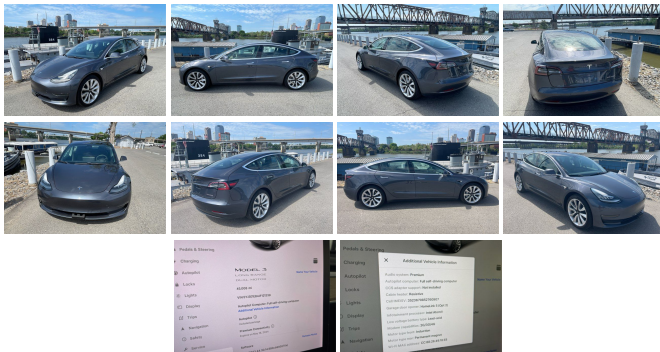

2018 Tesla Model 3 Long Range

View this car on our website at evolveauto.com/7301624/ebrochure

Our Price **\$20,999**

Specifications:

Year:	2018
VIN:	5YJ3E1EB4JF121339
Make:	Tesla
Stock:	10322
Model/Trim:	Model 3 Long Range
Condition:	Pre-Owned
Body:	Sedan
Exterior:	GRAY
Engine:	Electric 346hp 389ft. lbs.
Interior:	Black Leatherette
Transmission:	1-Speed Direct-Drive Automatic
Mileage:	44,989
Drivetrain:	All Wheel Drive
Economy:	City 120 / Highway 112

2018 Tesla Model 3 Long Range

Dual Motor All Wheel Drive

Standard AutoPilot

19' Sport Wheels

Premium Sound

HomeLink5 Smart Garage Opener

PRICE INCLUDES \$4000 CLEAN VEHICLE FEDERAL TAX CREDIT
(MUST QUALIFY)

Clean Title and History

Extended Warranty Available

Shipping and financing Available

Call or Message Evolve Auto to Set Your Viewing/Test Driving
Appointment

Our Location :

2018 Tesla Model 3 Long Range

EVolve Auto - 501-904-6188 - View this car on our website at evolveauto.com/7301624/ebrochure

Exterior

- Door handle color: chrome- Front bumper color: body-color
- Mirror color: body-color with chrome accents- Rear spoiler: lip
- Rear trunk/liftgate: power operated- Daytime running lights: LED
- Exterior entry lights: approach lamps- Front fog lights: LED- Taillights: LED
- Side mirror adjustments: power- Side mirrors: auto-dimming
- Moonroof / Sunroof: panoramic- Tire Pressure Monitoring System
- Wheels: aluminum alloy- Front wipers: rain sensing- Tinted glass
- Window defogger: rear