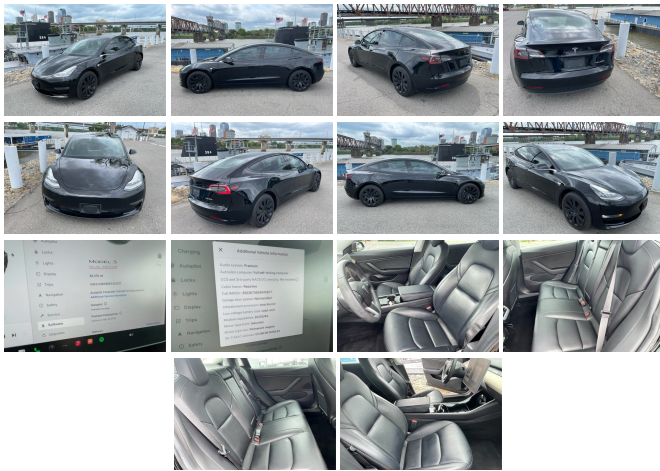

## Specifications:

<b>Year:</b>	2019
<b>VIN:</b>	5YJ3E1EB5KF432327
<b>Make:</b>	Tesla
<b>Stock:</b>	10324
<b>Model/Trim:</b>	Model 3 Performance
<b>Condition:</b>	Pre-Owned
<b>Body:</b>	Sedan
<b>Exterior:</b>	BLACK
<b>Engine:</b>	Electric 480hp 471ft. lbs.
<b>Interior:</b>	Black Leatherette
<b>Transmission:</b>	1-Speed Direct-Drive Automatic
<b>Mileage:</b>	82,476
<b>Drivetrain:</b>	All Wheel Drive
<b>Economy:</b>	City 120 / Highway 112

2019 Tesla Model 3 Performance Stealth/Sleeper

0-60 Time 3.1s

Premium Sound

Standard Autopilot

PRICE INCLUDES \$4000 CLEAN VEHICLE FEDERAL TAX CREDIT (MUST QUALIFY)

Aftermarket Wheel Covers

Clean Title and History

### Exterior

- Door handle color: chrome- Front bumper color: body-color
- Mirror color: body-color with chrome accents- Rear spoiler: lip
- Rear spoiler color: carbon fiber- Rear trunk/liftgate: power operated
- Daytime running lights: LED- Exterior entry lights: approach lamps- Front fog lights: LED
- Taillights: LED- Side mirror adjustments: power- Side mirrors: auto-dimming
- Moonroof / Sunroof: panoramic- Tire Pressure Monitoring System
- Wheels: aluminum alloy- Front wipers: rain sensing- Tinted glass
- Window defogger: rear