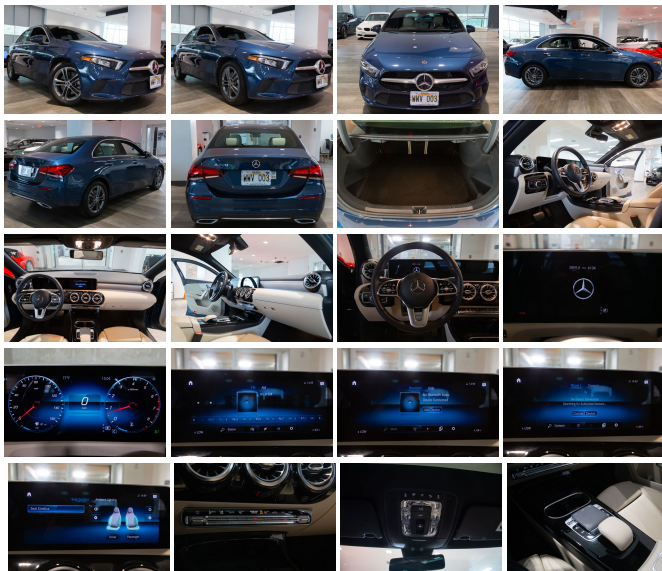

## Specifications:

<b>Year:</b>	2020
<b>VIN:</b>	W1K3G4EB9LJ234278
<b>Make:</b>	Mercedes-Benz
<b>Stock:</b>	A000051
<b>Model/Trim:</b>	A-Class A-220 Premium
<b>Condition:</b>	Pre-Owned
<b>Body:</b>	Sedan
<b>Exterior:</b>	Blue
<b>Engine:</b>	2.0L Turbo I4 188hp 221ft. lbs.
<b>Interior:</b>	Tan Leather
<b>Transmission:</b>	7-Speed Double Clutch
<b>Mileage:</b>	6,102
<b>Drivetrain:</b>	Front Wheel Drive
<b>Economy:</b>	City 24 / Highway 35

Step into the world of luxury and innovation with our exquisite 2020 Mercedes-Benz A-Class A 220, a masterpiece of engineering and style that's ready to elevate your driving experience. With a mere 6,102 miles on the odometer, this stunning vehicle promises a ride that's as close to new as you can get without the showroom price tag.

The exterior of this A-Class A 220 is draped in a mesmerizing blue that captures the essence of sophistication and turns heads at every corner. It's a color that reflects the sky's limit in terms of potential and adventure, beckoning you to slide behind the wheel and embark on a journey like no other.

The A-Class A 220 doesn't just stop at performance; it's a technological tour de force. The vehicle is equipped with a sleek black grille with chrome accents and a body-color front bumper, giving it a commanding