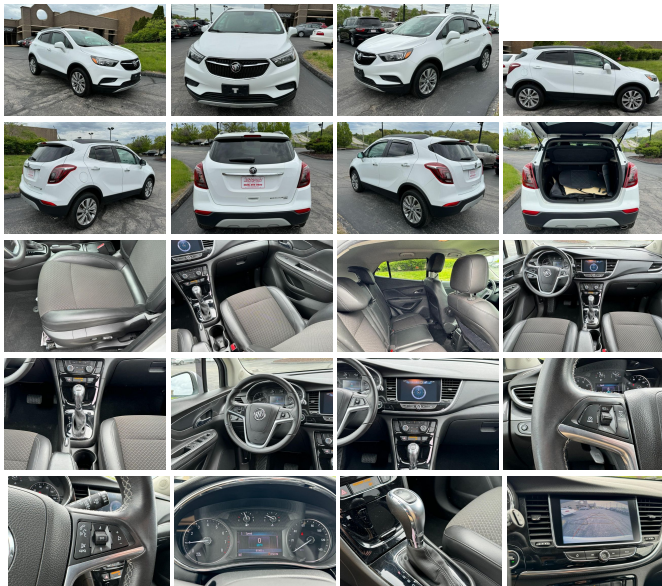

2020 Buick Encore Preferred

View this car on our website at autoportstl.com/7301554/ebrochure

Our Price **\$15,524**

Retail Value ~~\$17,410~~

Specifications:

Year:	2020
VIN:	KL4CJESB5LB340642
Make:	Buick
Stock:	GP24189
Model/Trim:	Encore Preferred
Condition:	Pre-Owned
Body:	SUV
Exterior:	[GAZ] Summit White
Engine:	Ecotec 1.4L Turbo I4 138hp 148ft. lbs.
Interior:	Ebony Cloth
Transmission:	6-Speed Automatic w/Driver Shift Control
Mileage:	91,932
Drivetrain:	All Wheel Drive
Economy:	City 24 / Highway 29

< PROUD TO
PRESENT THIS >

<< 2020 BUICK
ENCORE
PREFERRED >>

*WHAT DO YOU WANT TO
KNOW:*

<> WE WANT TO EARN YOUR
BUSINESS!

<> SALE PRICED FOR A FAST

SALE!

<> ONE OWNER NEW CAR
TRADE IN

<> ALL WHEEL DRIVE

<> CLEAN CARFAX HISTORY

<> HAS NEVER BEEN IN
ACCIDENT

<> SERVICE RECORDS

<> MUCH, MUCH MORE

Step into the world of refined elegance and invigorating performance with the 2020 Buick Encore Preferred, a vehicle that exudes sophistication from every angle. Dressed in a pristine white exterior, this masterpiece of automotive craftsmanship beckons you to experience luxury that's within reach. The contrasting black cloth interior speaks volumes of a well-thought-out design that marries comfort with style, creating an environment that's both inviting and chic.

Imagine yourself behind the wheel of this exceptional vehicle, where every commute is transformed into an indulgent experience. The 2020 Buick Encore Preferred is not just another crossover; it's a personal retreat that keeps you connected and protected while enveloping you in luxury. Whether navigating the bustling city streets or cruising on the open highway, the Encore Preferred stands as a beacon of modern automotive excellence.