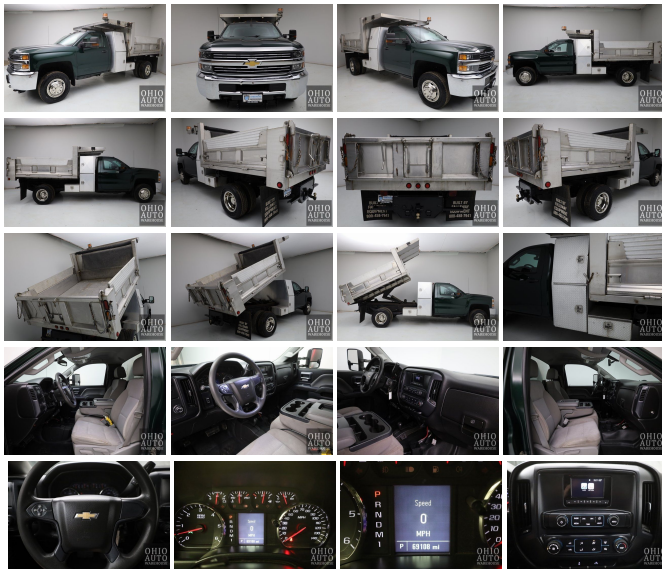

2015 Chevrolet Silverado 3500HD Work Truck 4x4 V8 9FT Aluminum Dump We Finance

View this car on our website at ohioautowarehouse.com/7301552/ebrochure

Today's Price **\$38,900**

Specifications:

Year:	2015
VIN:	1GB3KYCG3FF588775
Make:	Chevrolet
Stock:	7310
Model/Trim:	Silverado 3500HD Work Truck 4x4 V8 9FT Aluminum Dump We Finance
Condition:	Pre-Owned
Body:	Pickup Truck
Exterior:	Rainforest Green Metallic
Engine:	6.0L V8
Interior:	Dark Ash Cloth
Transmission:	6-Speed Shiftable Automatic
Mileage:	69,108
Drivetrain:	4 Wheel Drive

Unleash the power and prowess of the robust 2015 Chevrolet Silverado 3500HD Work Truck 4x4, the ultimate powerhouse that stands ready to take on any challenge thrown its way. With only 69,108 miles on the odometer, this Herculean truck is a rare find, boasting a unique green exterior that commands attention and respect wherever it roams.

But that's not all. This Silverado 3500HD is not just a truck; it's a versatile tool. The 9FT Aluminum Dump body elevates its utility to new heights, making it the perfect companion for heavy-duty jobs. Whether you're hauling, towing, or delivering, this truck has the capacity and strength to handle it all with ease, ensuring that you can work smarter, not harder.