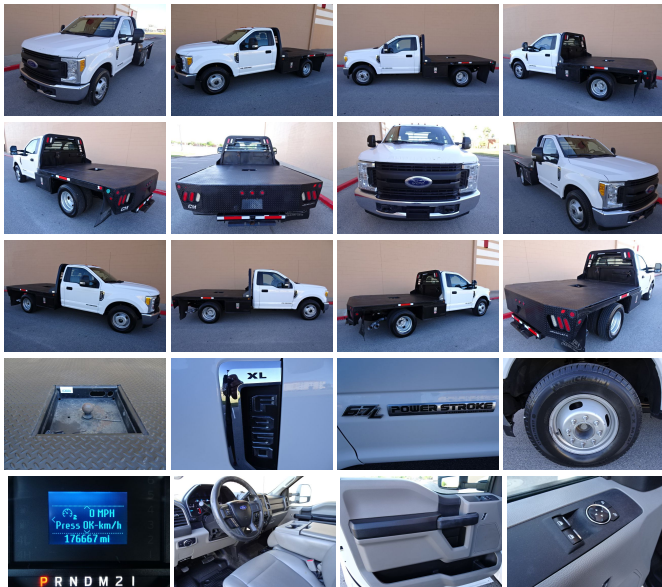

# 2017 Ford F-350 Super Duty XL Flatbed

**GABRIEL QUINTANILLA 3612320200**

View this car on our website at [discountmotorcompany.com/7301548/ebrochure](http://discountmotorcompany.com/7301548/ebrochure)

## Specifications:

<b>Year:</b>	2017
<b>VIN:</b>	1FDRF3GT8HED99337
<b>Make:</b>	Ford
<b>Stock:</b>	D99337FTR
<b>Model/Trim:</b>	F-350 Super Duty XL Flatbed
<b>Condition:</b>	Pre-Owned
<b>Exterior:</b>	White
<b>Engine:</b>	Power Stroke 6.7L Biodiesel Turbo V8 330hp 750ft. lbs.
<b>Interior:</b>	Gray Vinyl
<b>Transmission:</b>	6-Speed Shifttable Automatic
<b>Mileage:</b>	177,667
<b>Drivetrain:</b>	Rear Wheel Drive
<b>Truck Type:</b>	Flatbed

Vehicle History Report : as Of 05/02/2024

Snapshot

2017 FORD F-350 SUPER DUTY XL

Accident reported

27 Service history records

2 Previous owners

Types of owners: Corporate  
Personal

Last owned in Texas