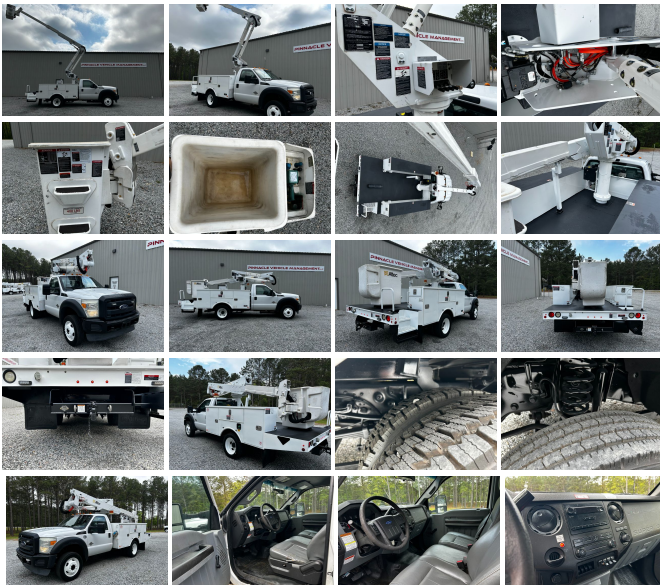

# 2016 Ford F550 6.7L Powerstroke Altec At3g-G 42ft Boom Bucket Truck 2wd No outriggers

View this car on our website at [pinnaclebuckettrucksgeorgia.com/7301309/ebrochure](http://pinnaclebuckettrucksgeorgia.com/7301309/ebrochure)

## Specifications:

<b>Year:</b>	2016
<b>VIN:</b>	1FDUF5GT1GEA86229
<b>Make:</b>	Ford
<b>Model/Trim:</b>	F550 6.7L Powerstroke Altec At3g-G 42ft Boom Bucket Truck 2wd No outriggers
<b>Condition:</b>	Pre-Owned
<b>Exterior:</b>	White
<b>Engine:</b>	6.7L Powerstroke Diesel
<b>Interior:</b>	Gray
<b>Transmission:</b>	Automatic
<b>Mileage:</b>	151,323
<b>Drivetrain:</b>	Rear Wheel Drive
<b>Truck Type:</b>	Bucket, Boom

2016 Ford F550 6.7L  
Powerstroke  
Altec At3g-G 42ft Boom  
Bucket Truck  
2wd

No outriggers  
151,323 Miles  
Clean inside and out  
Runs and drives great  
AC/Radio/Heat  
Like New Tires!!

Clean Body/Frame  
Altec Boom Works perfectly  
No leaks  
Smooth and fast  
Start/Stop Bucket rotates and  
tilts  
Located in Woodbury Ga  
Financing and shipping  
available  
**READY TO WORK**