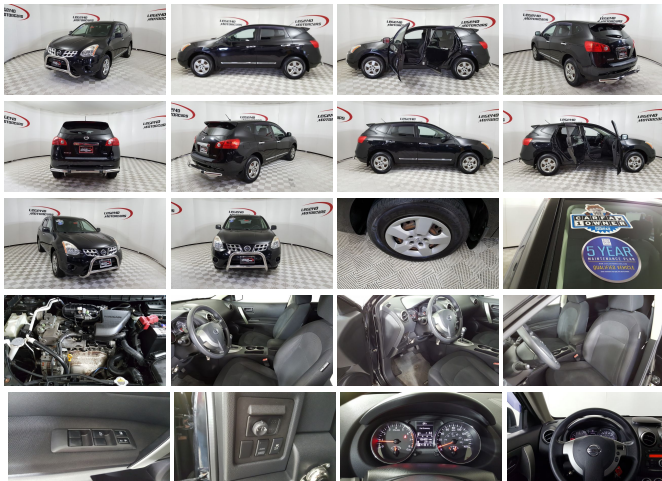

2011 Nissan Rogue S

View this car on our website at legendmotorcars.com/7301290/ebrochure

Website Price **\$9,950**

Specifications:

Year:	2011
VIN:	JN8AS5MV8BW292454
Make:	Nissan
Stock:	18457
Model/Trim:	Rogue S
Condition:	Pre-Owned
Body:	Wagon
Exterior:	[KH3] Super Black
Engine:	2.5L
Interior:	Black Cloth
Mileage:	106,400
Drivetrain:	All Wheel Drive
Economy:	City 22 / Highway 26

Come test drive this Clean, Roomy and Stylish 2011 AWD Nissan Rogue. This Rogue is powered by a economical 2.5 liter dual overhead cam 16 valve I4 engine mated with a continuously variable (automatic) transmission. It is equipped with power windows and locks, tilt/telescoping wheel, cruise, power mirrors, front/side airbags, safety curtain, anti lock brakes, traction control, rear spoiler, remote keyless entry, Chrome front/rear bumper bars, AM/FM CD with aux audio jack and 16" wheels.

All of our vehicles undergo an extensive multi point inspection/reconditioning. We now offer a complimentary 5 year maintenance plan on all vehicles in stock. We specialize in Guaranteed approvals, affordable down payments and payment plans for most any budget. We also have a clean and clear title plus Free CarFax Buyback Guarantee. For more information please call 972-272-7500 or visit www.legendmotorcars.com. We Want to Earn Your Business!

Exterior

- Body side moldings: chrome- Door handle color: chrome- Front bumper color: body-color
- Rear spoiler: roofline- Spare wheel type: steel- Tire Pressure Monitoring System
- Wheels: steel- Front wipers: variable intermittent- Power windows: safety reverse
- Rear privacy glass- Rear wiper: intermittent- Solar-tinted glass: front