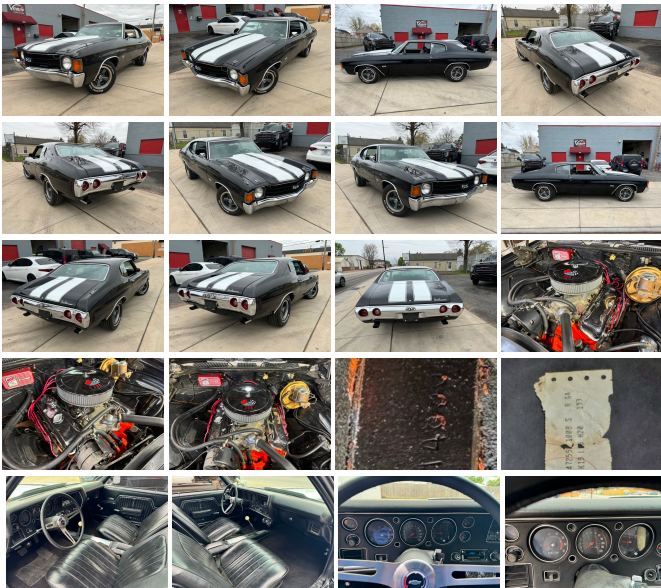

velocity-pg.com
(314) 941-5226
634 St Louis Ave
Valley Park, Missouri
63088

VELOCITY PERFORMANCE
GARAGE

1972 CHEVROLET CHEVELLE SUPER SPORT

View this car on our website at velocity-pg.com/7301278/ebrochure

Our Price **\$56,295**

Specifications:

Year:	1972
VIN:	1D37U21514890
Make:	CHEVROLET
Model/Trim:	CHEVELLE SUPER SPORT
Condition:	Pre-Owned
Body:	Coupe
Exterior:	Black
Engine:	402 #'S MATCHING LS3
Interior:	Black Vinyl
Transmission:	4 SPEED MANUAL
Mileage:	72,000
Drivetrain:	Rear Wheel Drive

Today we present this real deal 1972 Chevrolet Chevelle SS - factory U code (402/396) powered by its numbers matching engine (suffix code CTA) and mated to a 4 speed manual transmission and 12 bolt rearend and F41 suspension. We do have GM of Canada Heritage sheet and a partial broadcast sheet as shown. The black exterior with white stripes presents itself quite well. The interior is nice with no rips/tears and the bucket seats and dash pad and carpet all show very well. The car is very nice underneath with solid floors and trunk and new factory mat on order. All the factory gauges including the tachometer are in working order. The car is equipped with power steering and the power front brakes now have disc in the rear as well and the BF Goodrich tires are like new. Please call make an offer with all serious inquires @ 314-941-5226