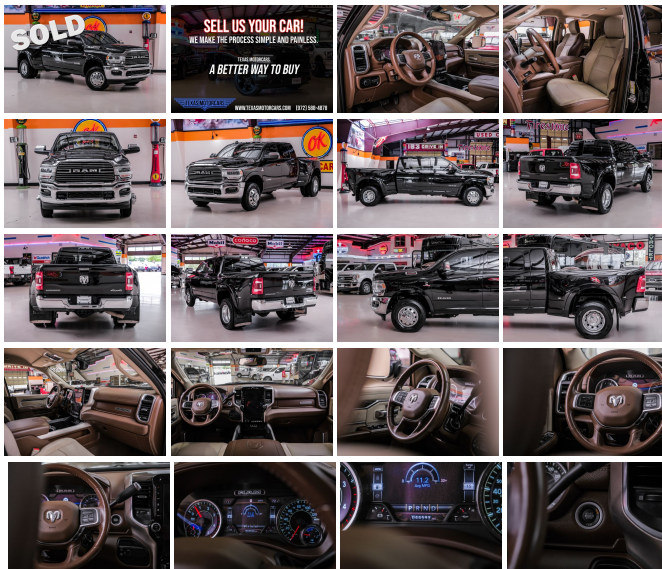

2021 Ram 3500 Laramie 4x4 High Output w/ Aisin

View this car on our website at texasmotorcars.com/7301261/ebrochure

Our Price **$62,988**

Specifications:

Year:	2021
VIN:	3C63RRML6MG539193
Make:	Ram
Stock:	539193
Model/Trim:	3500 Laramie 4x4 High Output w/ Aisin
Condition:	Pre-Owned
Body:	Pickup Truck
Exterior:	[PXJ] Diamond Black Crystal Pearl Coat
Engine:	6.7L I6 Cummins HO Turbo Diesel Engine
Interior:	Mountain Brown/Light Frost Beige Leather
Transmission:	6-Speed Automatic Aisin AS69RC HD Transmission
Mileage:	44,593
Drivetrain:	4 Wheel Drive

2021 Ram 3500 Laramie 4x4 High Output

Well, well, well, if this isn't one of the most impressive trucks we've seen. This 2021 Ram 3500 Laramie 4x4 High Output is quite the specimen. Putting out 400 horsepower and 1000ft. lbs. of torque thanks to it's 6.7L I6 Cummins HO Turbo Diesel engine, this Ram is a true blue earth-shaker. With all that brute strength you'd maybe expect drab looks, no, no, no. With this truck's Laramie trim package you get anything but drab, you get fab.

Navigate with ease using the UConnect system, boasting a 12.0-inch display that keeps you connected and in control. The Towing Technology Package adds another layer of convenience, making hauling heavy loads a breeze, while the 5th Wheel/Gooseneck Towing Prep stands ready for your most demanding towing needs. With the Blind-Spot Monitoring with Trailer Coverage and Rear Cross Path Detection, you can drive with confidence, knowing that your Ram 3500 has your back. The dual rear wheels and polished aluminum alloy wheels not only add to the truck's commanding presence but also enhance stability and traction.