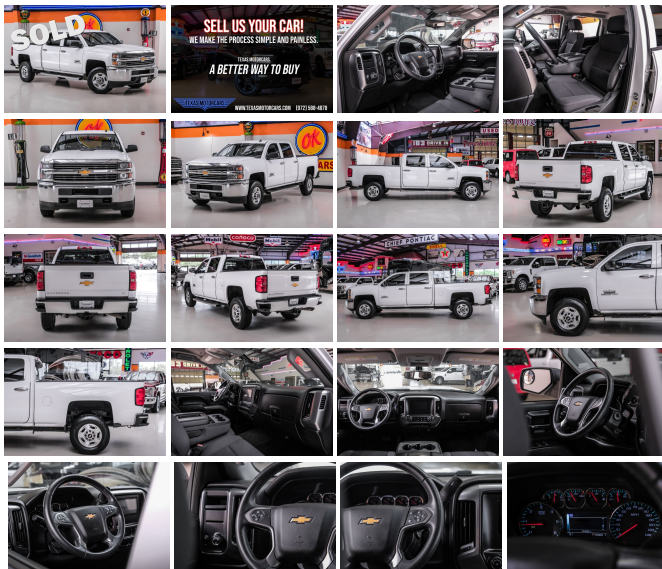

2015 Chevrolet Silverado 2500HD LT

View this car on our website at texasmotorcars.com/7301260/ebrochure

Our Price **$27,988**

Specifications:

Year:	2015
VIN:	1GC1CVEG8FF113313
Make:	Chevrolet
Stock:	113313
Model/Trim:	Silverado 2500HD LT
Condition:	Pre-Owned
Body:	Pickup Truck
Exterior:	[GAZ] Summit White
Engine:	Vortec 6.0L Flex Fuel V8 360hp 380ft. lbs.
Interior:	Jet Black/Dark Ash Cloth
Transmission:	6-Speed Shiftable Automatic
Mileage:	74,405
Drivetrain:	Rear Wheel Drive

2015 Chevrolet Silverado 2500HD LT

Solid, reliable and stylish, this 2015 Chevrolet Silverado 2500HD LT is a heavy duty pickup with real panache. Powered by a Vortec 6.0L Flex Fuel V8 engine, the Silverado is not one to tangle with when it comes to getting down and dirty. Ready to go wherever you want to take it, this truck is the best way to work and ride in style.

The LT Convenience Package elevates your driving experience with an 8-inch diagonal color touch screen Chevrolet MyLink Audio System. This state-of-the-art system offers AM/FM/SiriusXM/HD with USB ports, auxiliary jack, SD card slot, and Bluetooth streaming audio for music and most phones. Enjoy hands-free smartphone integration, Pandora Internet radio, and voice-activated technology for radio and phone, all customizable to your liking.

Step up with ease into this towering truck with the Chrome Round Assist Steps, a touch of style that combines functionality with a sleek design. The bed of the Silverado is protected with a durable, spray-on bed liner, ready to take on the toughest of tasks without a second thought. The tailgate attachment adds a nice touch of utility and the bed cover adds some clutch protection.