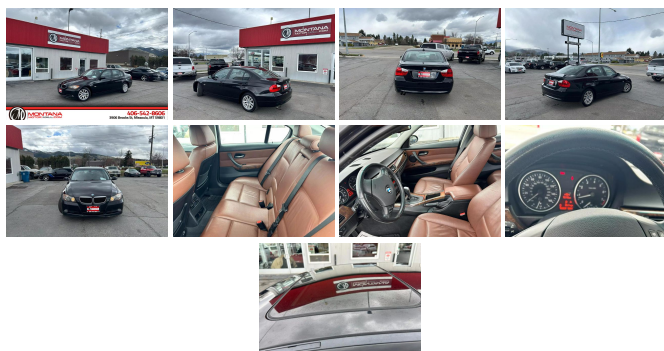

## 2007 BMW 3 Series 328xi

View this car on our website at [montanamotormall.com/7301225/ebrochure](http://montanamotormall.com/7301225/ebrochure)

Our Price **\$5,995**

### Specifications:

<b>Year:</b>	2007
<b>VIN:</b>	WBAVC93557K034987
<b>Make:</b>	BMW
<b>Stock:</b>	034987
<b>Model/Trim:</b>	3 Series 328xi
<b>Condition:</b>	Pre-Owned
<b>Body:</b>	Sedan
<b>Exterior:</b>	Black
<b>Engine:</b>	3.0L I6 230hp 200ft. lbs.
<b>Interior:</b>	Black Leatherette
<b>Transmission:</b>	6-Speed Shiftable Automatic
<b>Mileage:</b>	163,508
<b>Drivetrain:</b>	All Wheel Drive
<b>Economy:</b>	City 17 / Highway 26

Vehicle Runs Well, Smooth ride, Must test drive, Arctic cold a/c, Fully Loaded, Drives great

2007 BMW 3 Series 328xi

Montana Motor Mall - 406-542-8606 - View this car on our website at [montanamotormall.com/7301225/ebrochure](http://montanamotormall.com/7301225/ebrochure)

### Interior

- Air filtration: active charcoal- Front air conditioning: automatic climate control
- Front air conditioning zones: dual- Rear vents: second row
- Armrests: rear center folding with storage- Center console trim: wood- Dash trim: wood
- Door trim: wood- Floor mat material: carpet- Floor mats: front- Steering wheel trim: alloy
- Cargo area light- Cruise control- Memorized settings: climate control
- Multi-function remote: keyless entry- Power outlet(s): 12V front
- Power steering: variable/speed-proportional- Push-button start
- Steering wheel: tilt and telescopic- Clock- External temperature display- Trip odometer
- Front seat type: bucket- Rear seat type: bench- Upholstery: leatherette